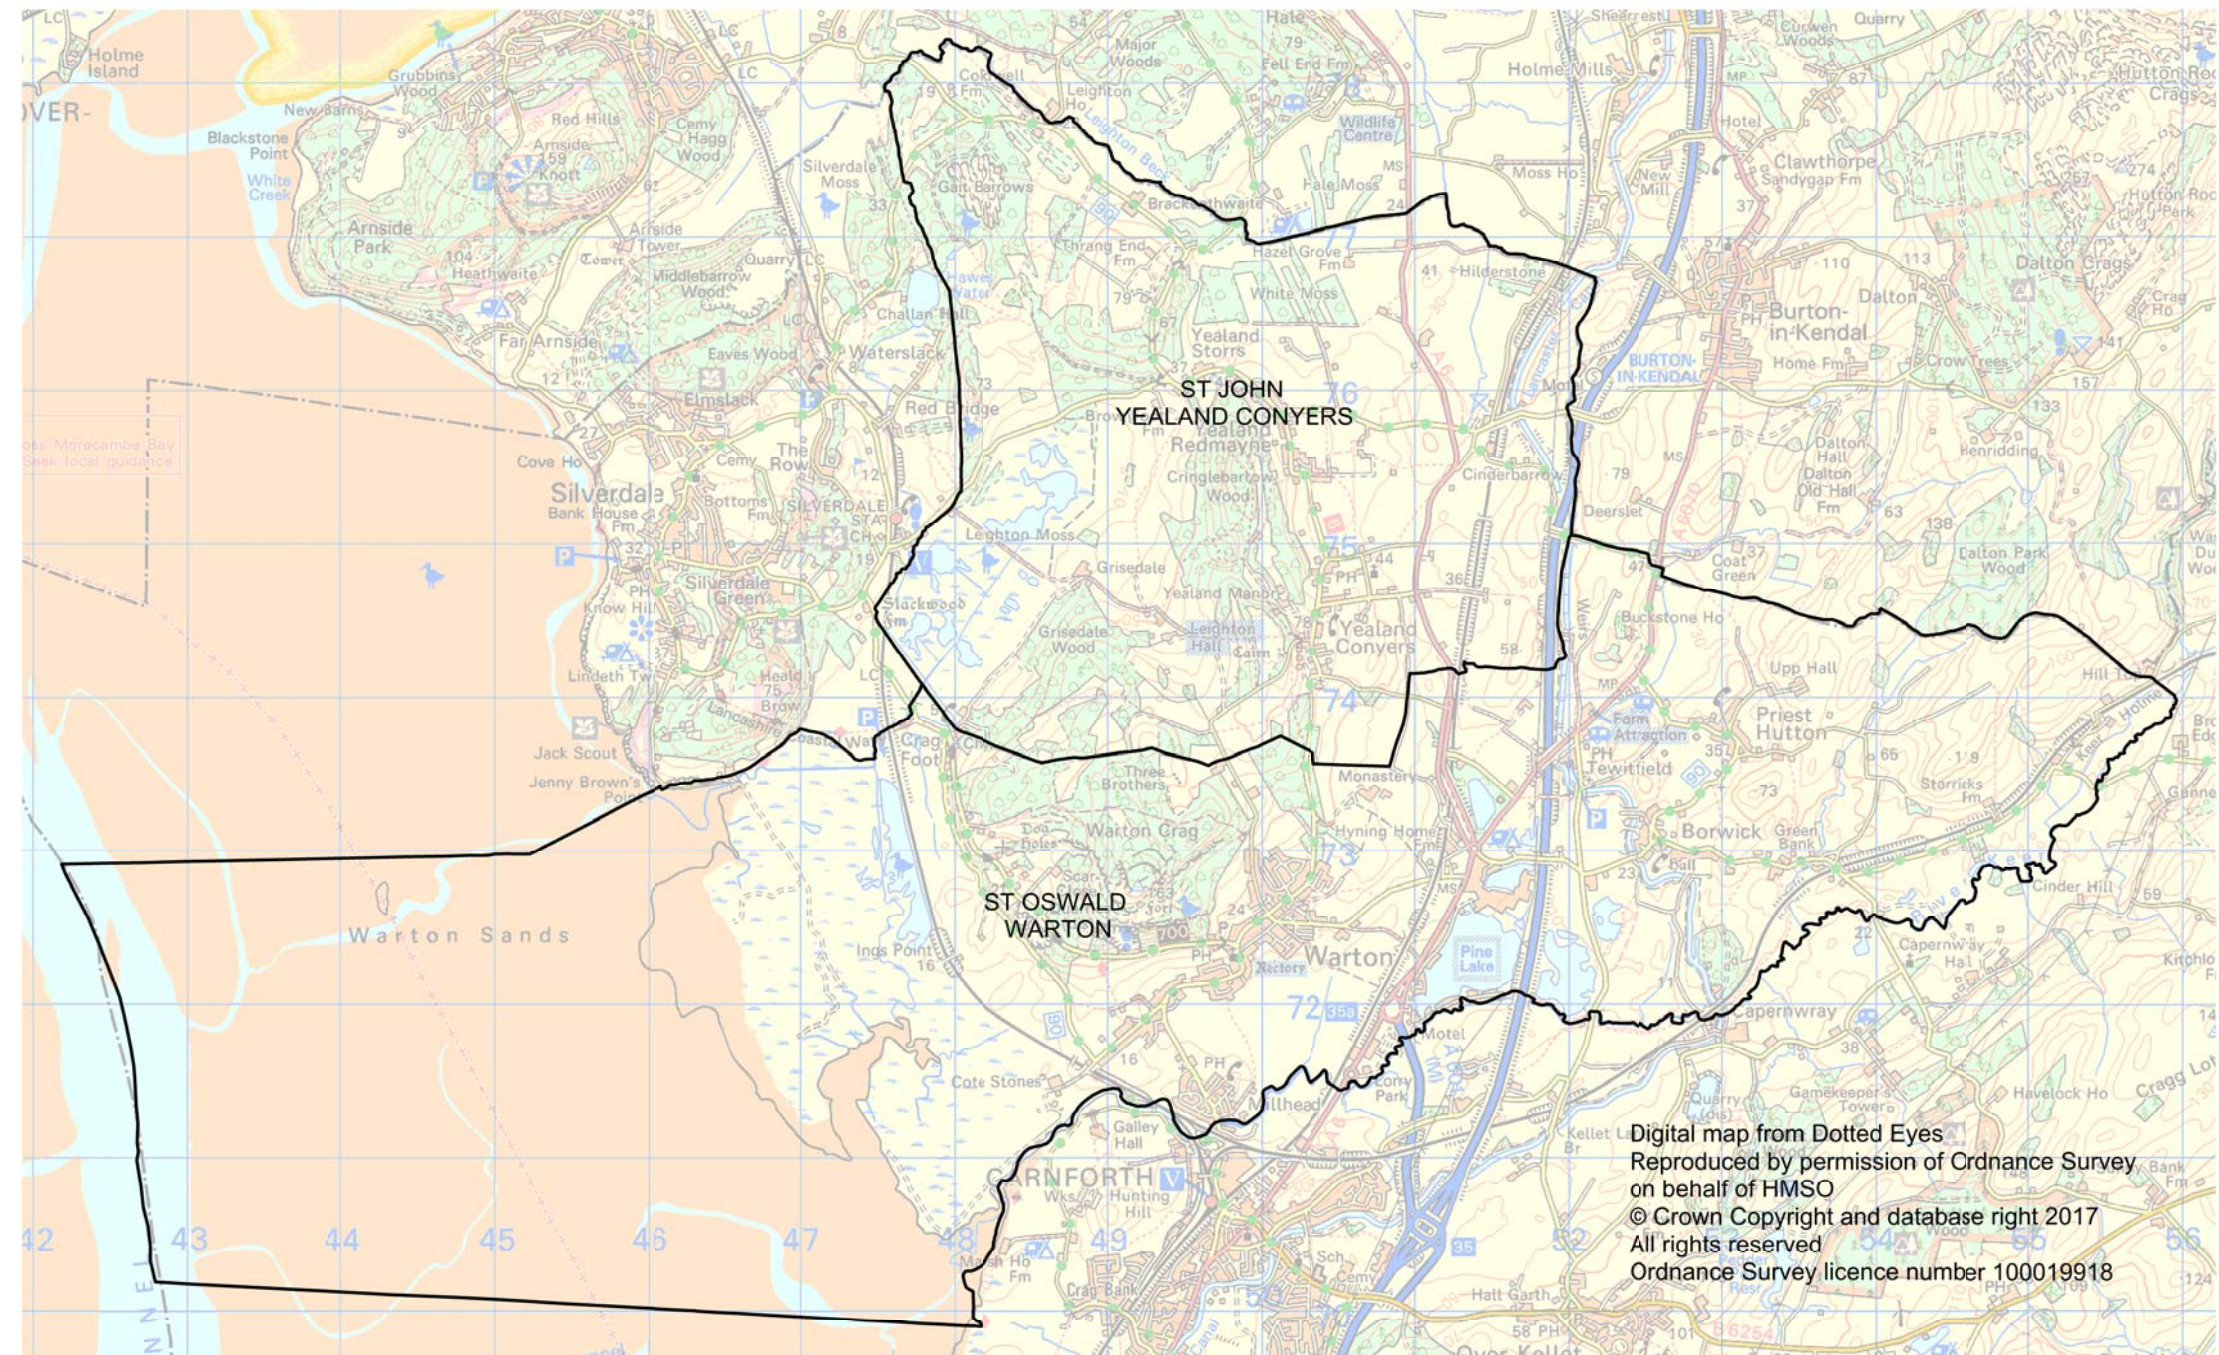

# WARTON ST OSWALD WITH YEALAND CONYERS ST JOHN

Digital map from Dotted Eyes  
Reproduced by permission of Ordnance Survey  
on behalf of HMSO  
© Crown Copyright and database right 2017  
All rights reserved  
Ordnance Survey licence number 100019918