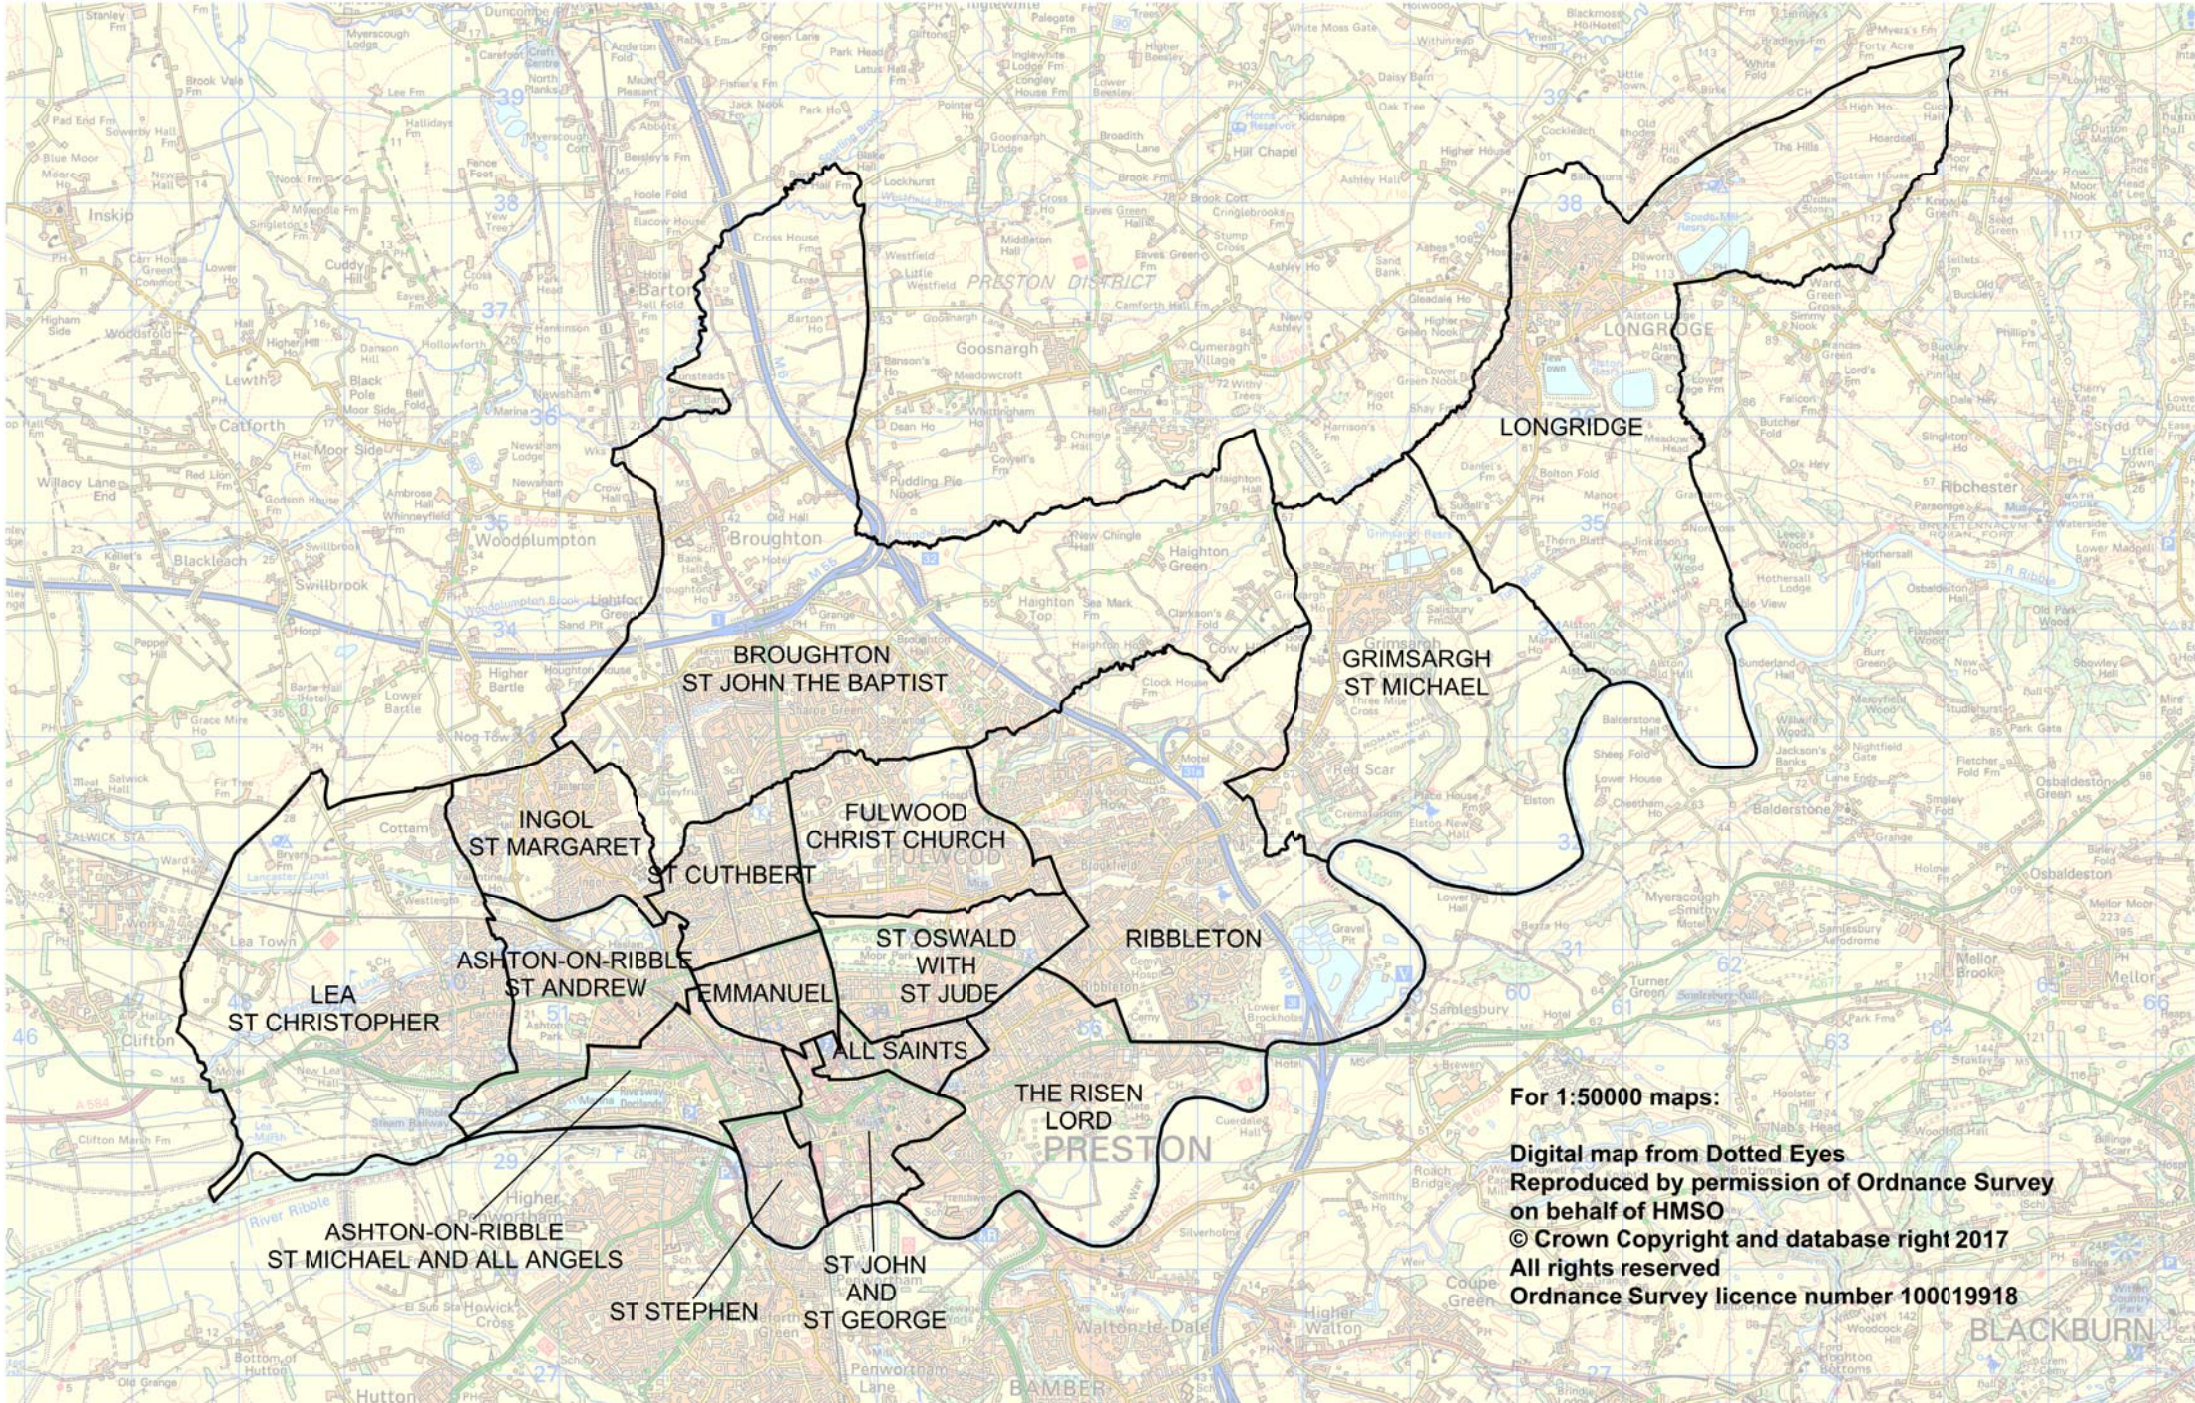

# PRESTON DEANERY

For 1:50000 maps:  
Digital map from Dotted Eyes  
Reproduced by permission of Ordnance Survey  
on behalf of HMSO  
© Crown Copyright and database right 2017  
All rights reserved  
Ordnance Survey licence number 100019918