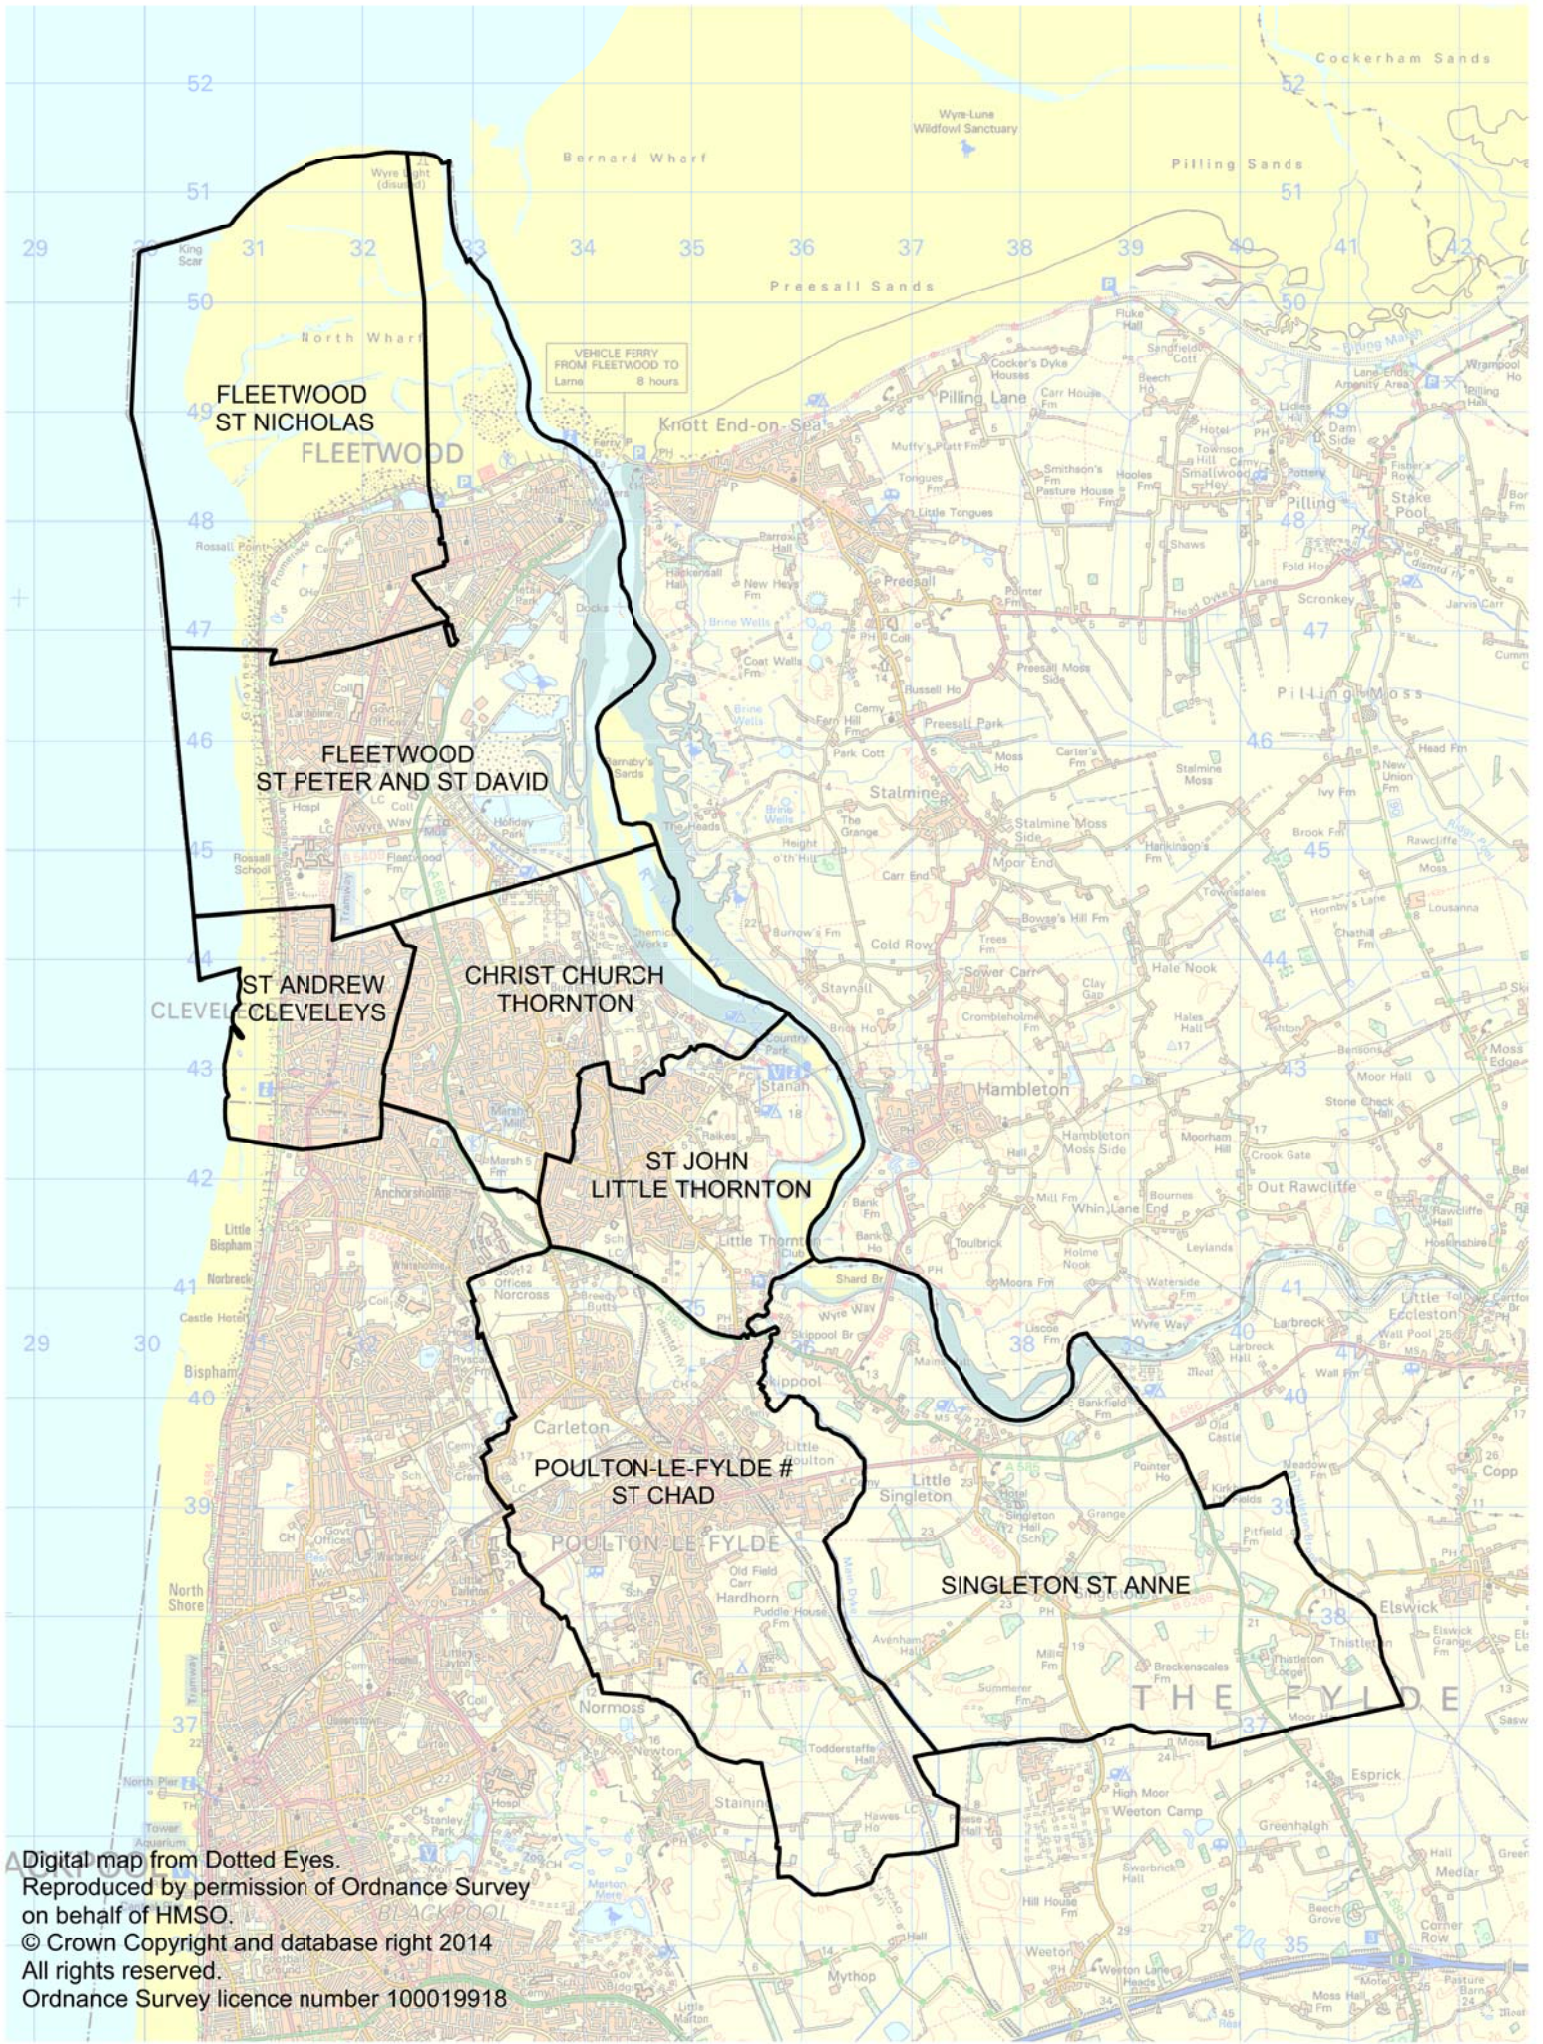

POULTON

Digital map from Dotted Eyes.
Reproduced by permission of Ordnance Survey
on behalf of HMSO.
© Crown Copyright and database right 2014
All rights reserved.
Ordnance Survey licence number 100019918