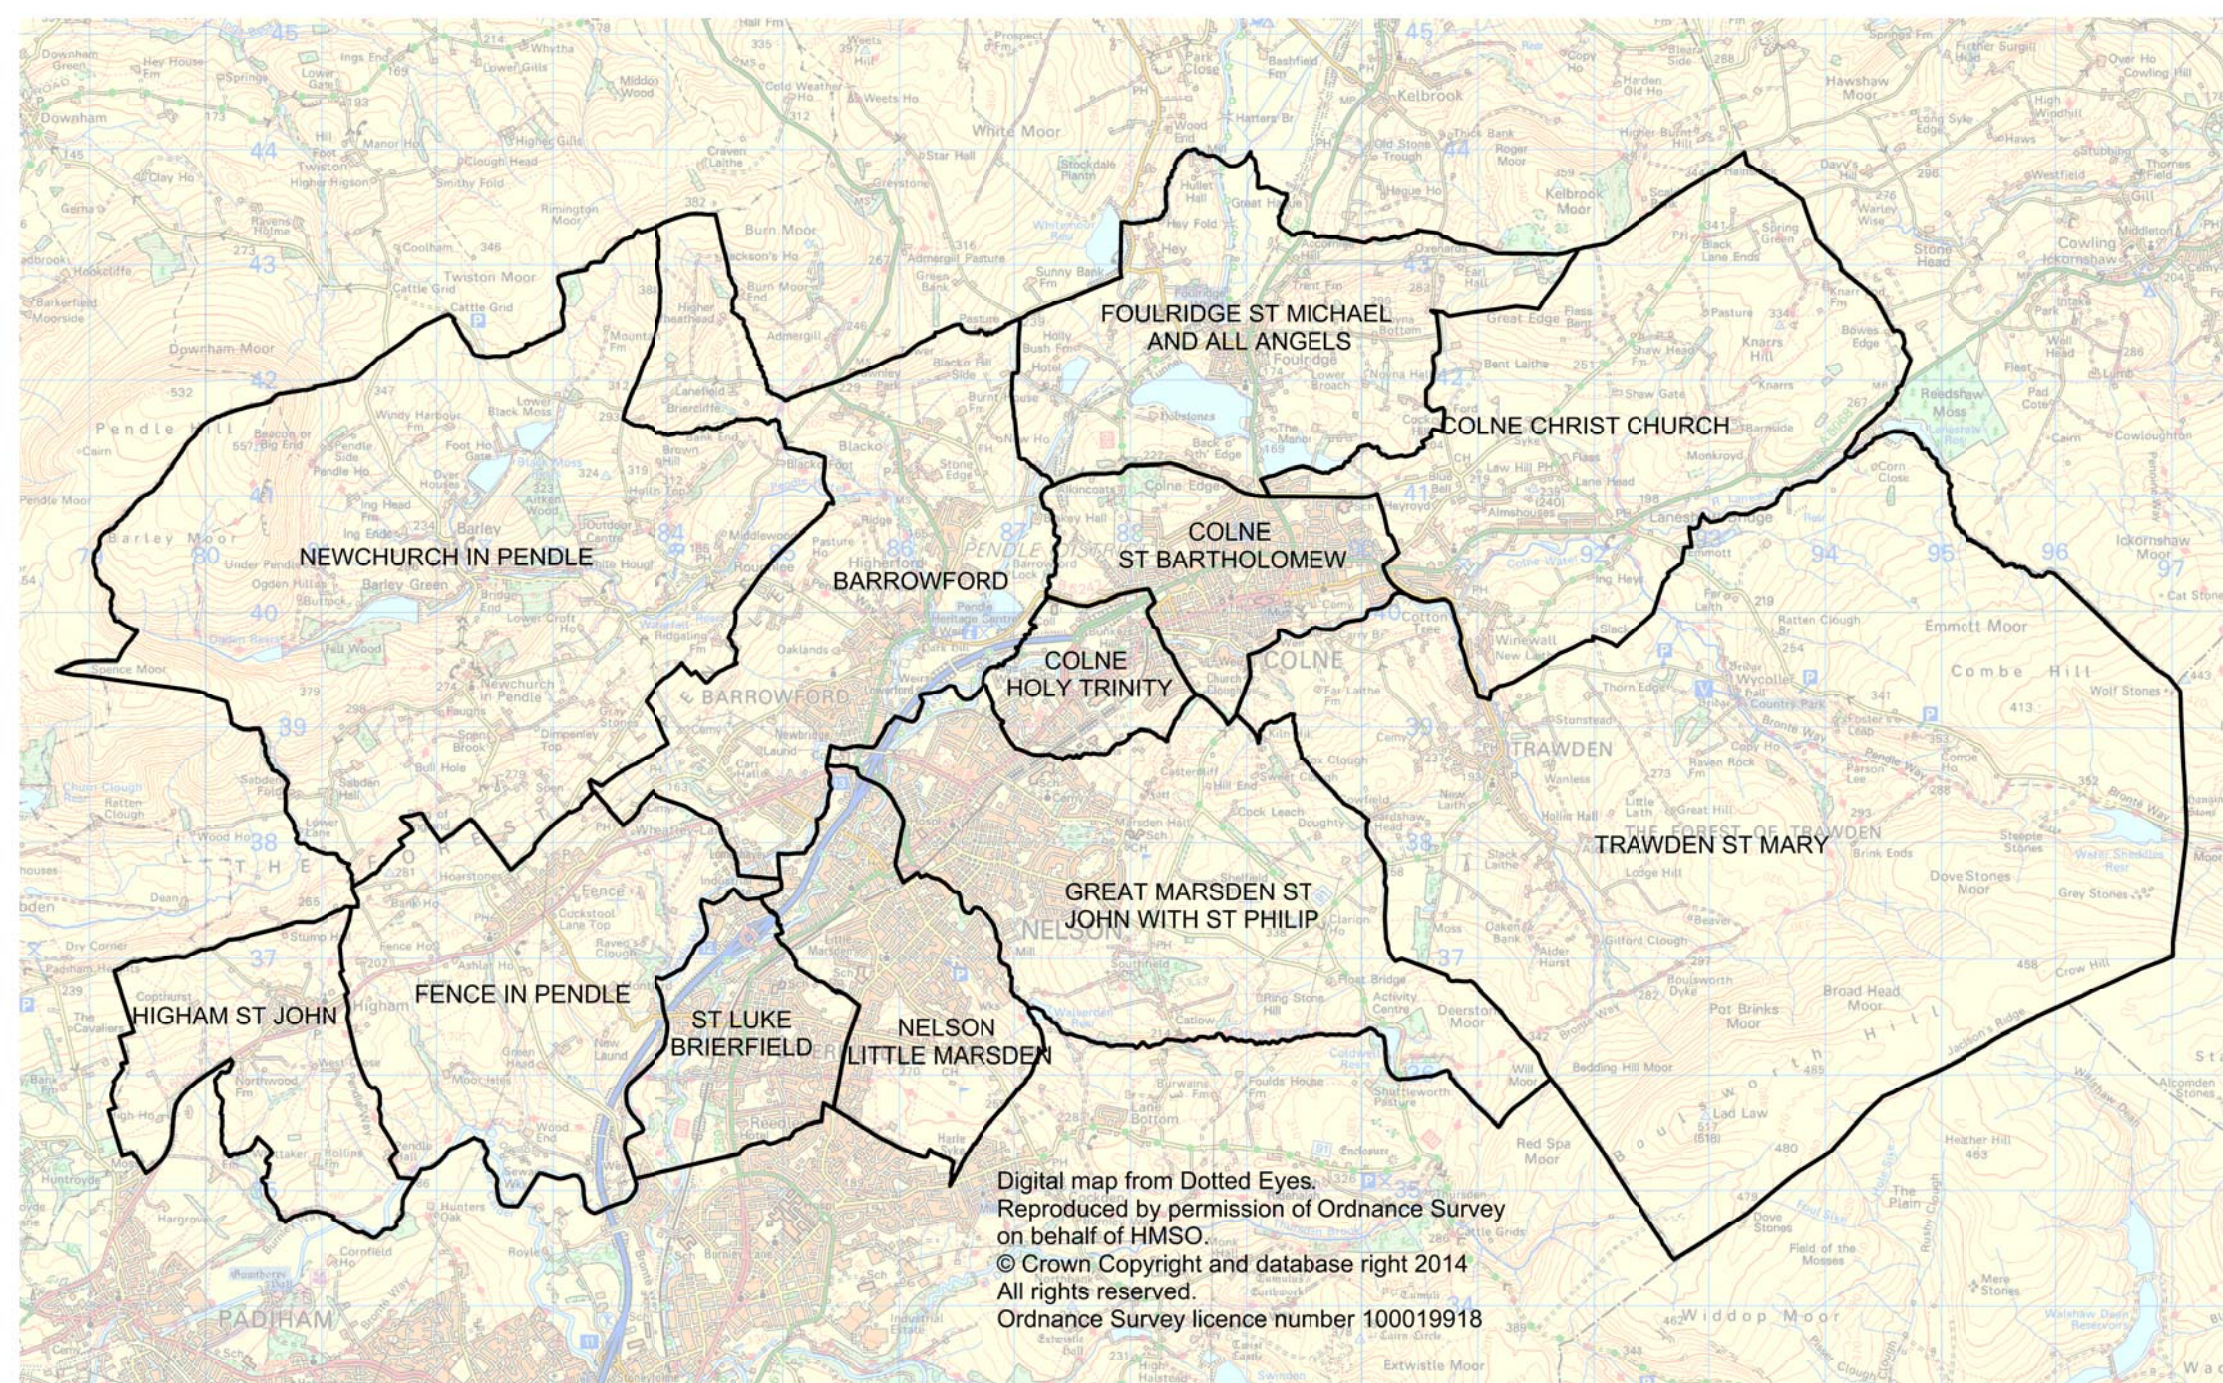

# PENDLE

Digital map from Dotted Eyes.  
Reproduced by permission of Ordnance Survey  
on behalf of HMSO.  
© Crown Copyright and database right 2014  
All rights reserved.  
Ordnance Survey licence number 100019918