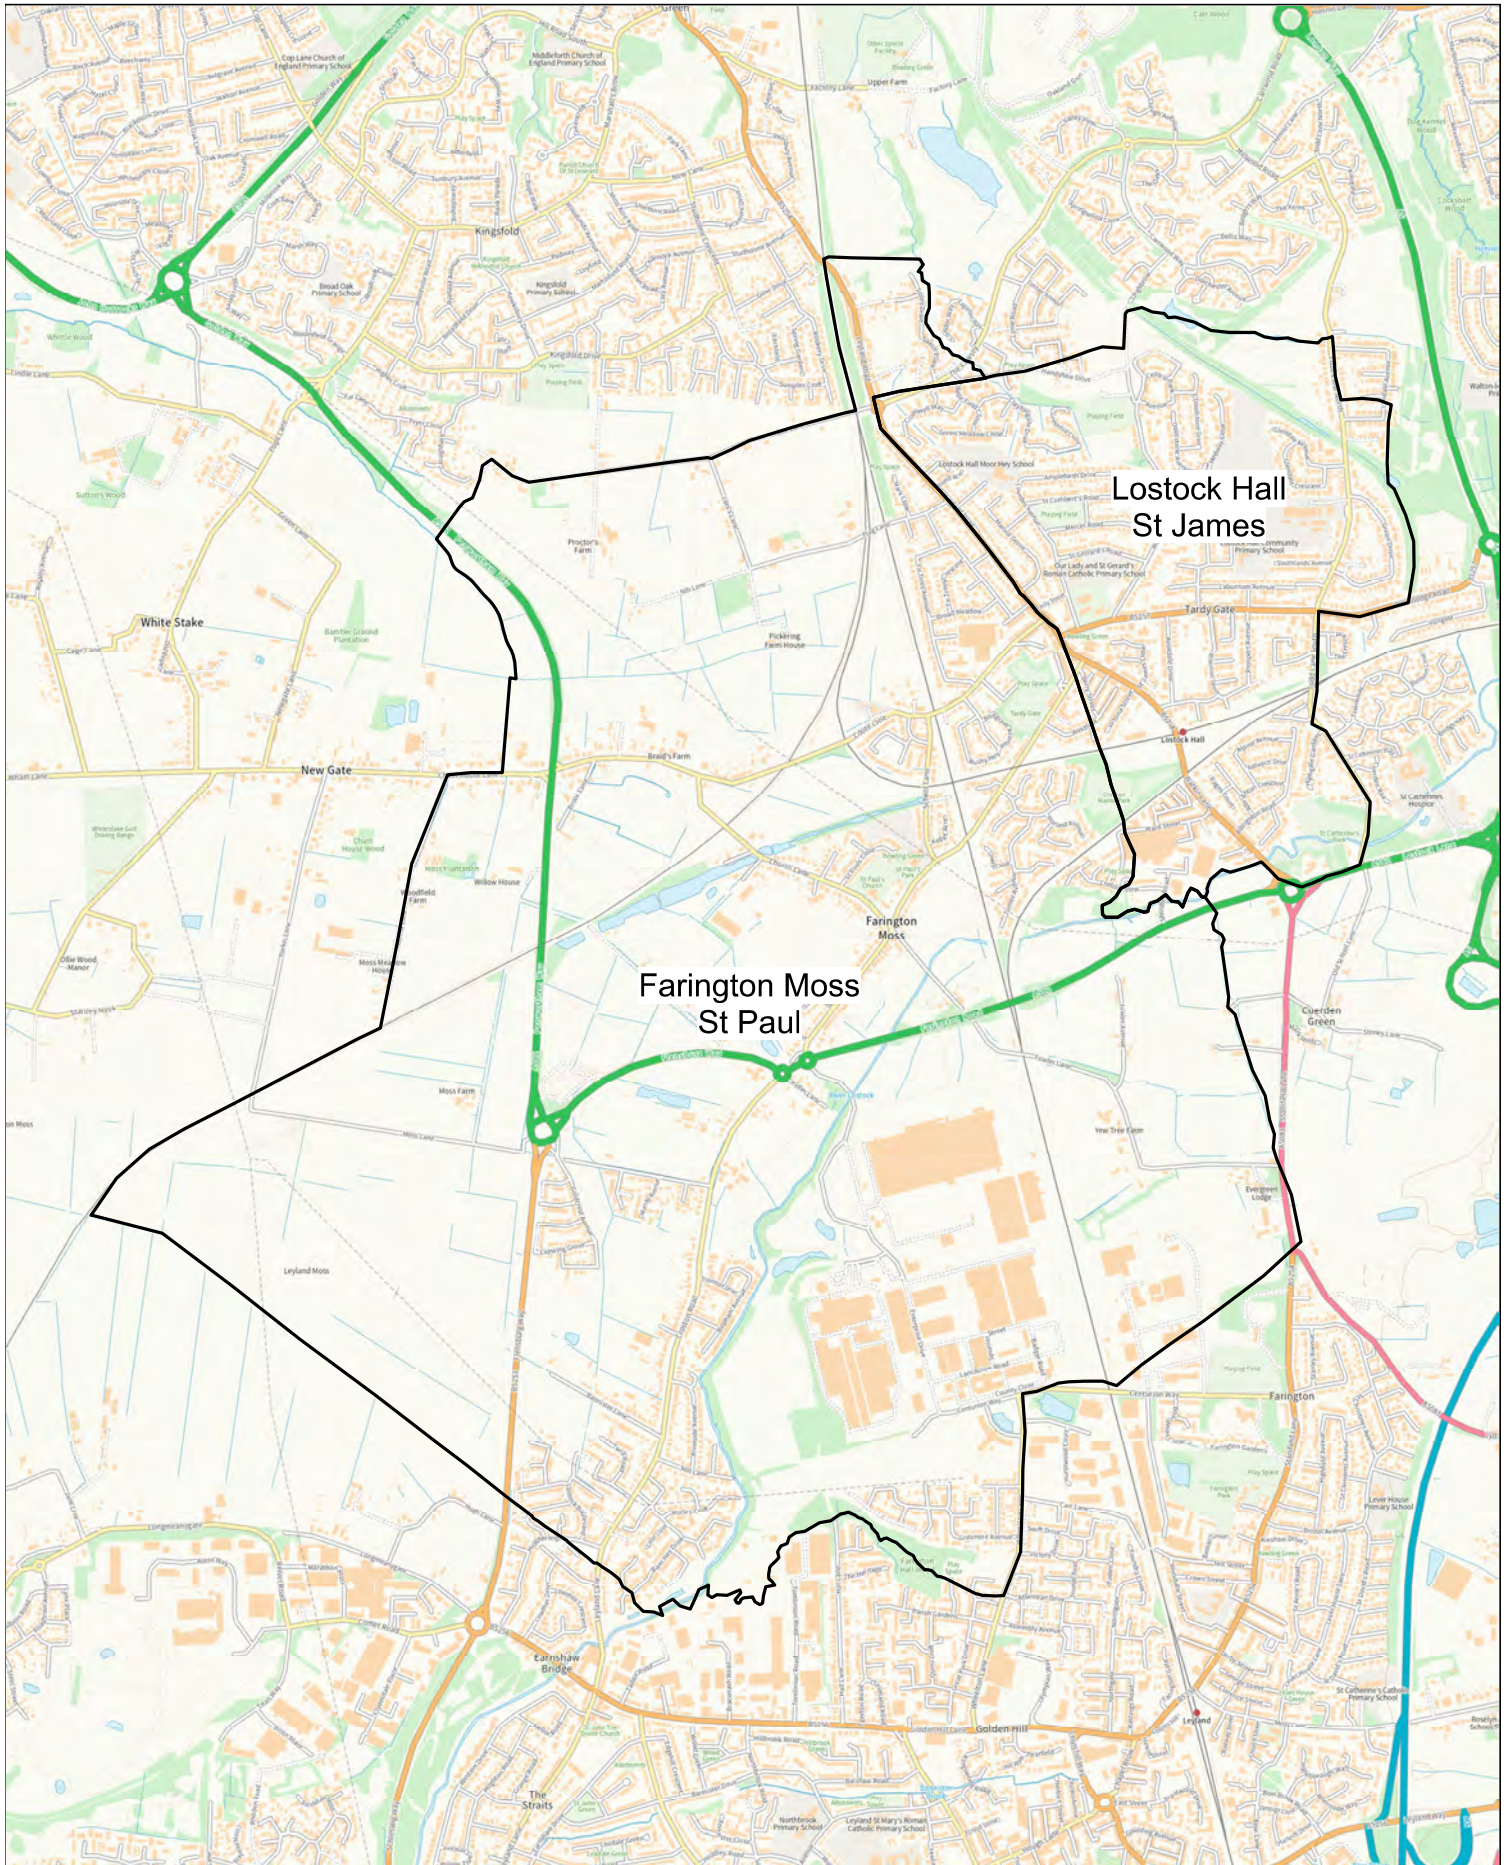

# Lostock Hall and Farington Moss

OS and Crown copyright and database rights 2024  
All rights reserved.  
Ordnance Survey licence number 100019918

kilometres  
Scale 1:21,820