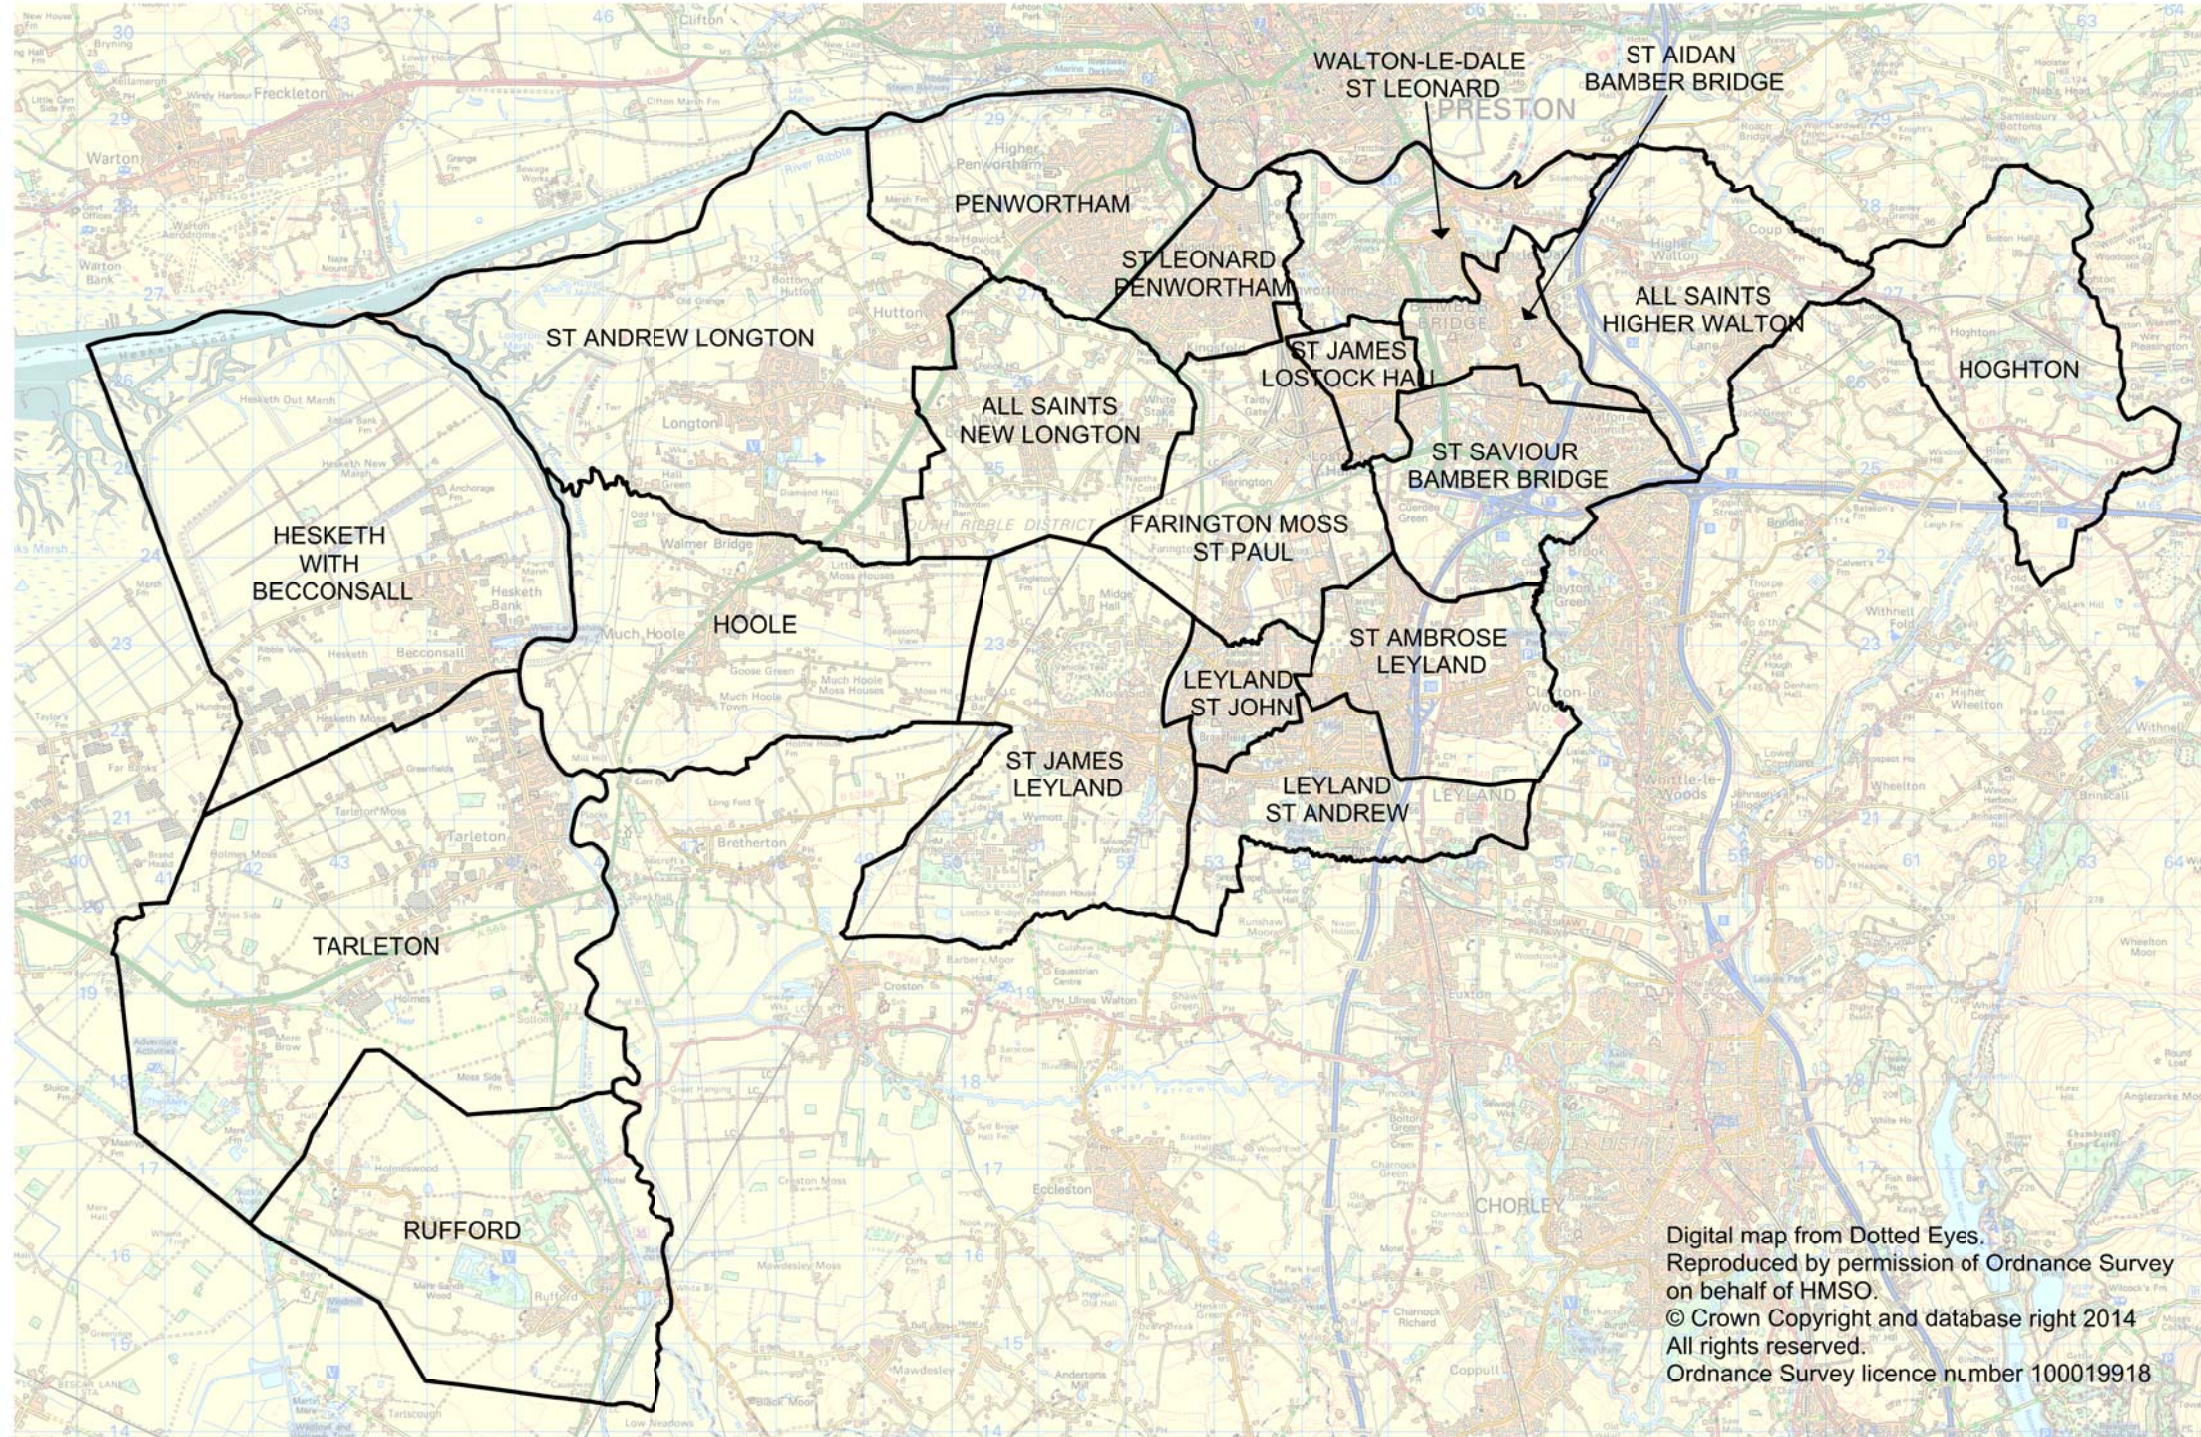

LEYLAND

Digital map from Dotted Eyes.
Reproduced by permission of Ordnance Survey
on behalf of HMSO.
© Crown Copyright and database right 2014
All rights reserved.
Ordnance Survey licence number 100019918