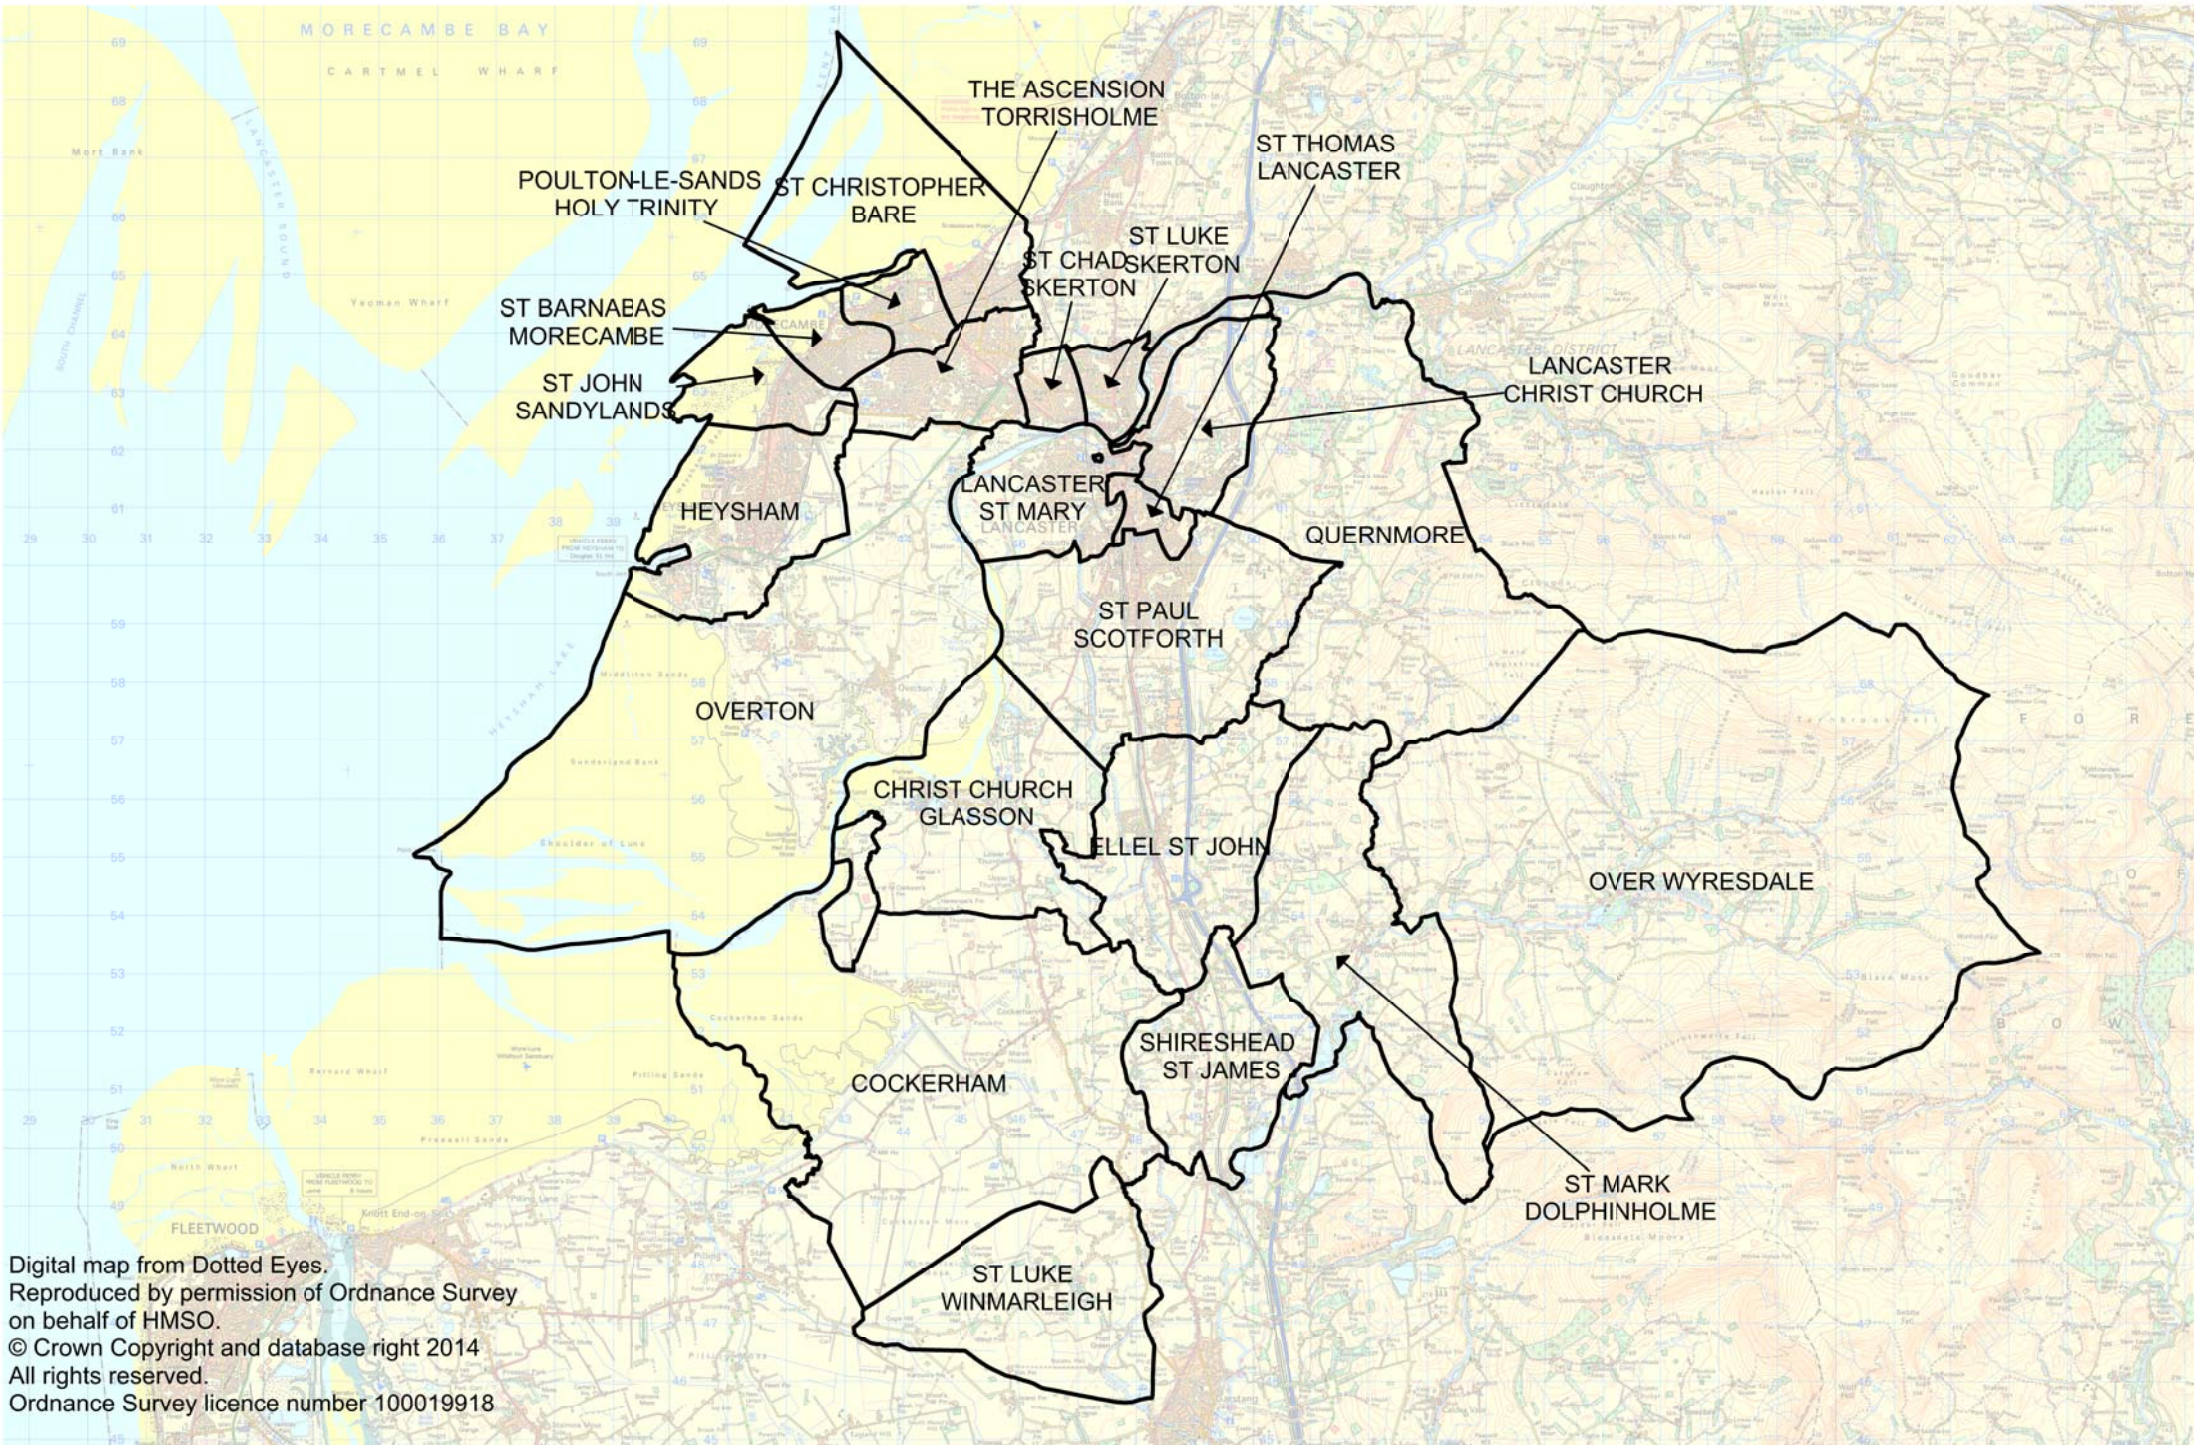

LANCASTER AND MORECAMBE

Digital map from Dotted Eyes.
Reproduced by permission of Ordnance Survey
on behalf of HMSO.
© Crown Copyright and database right 2014
All rights reserved.
Ordnance Survey licence number 100019918