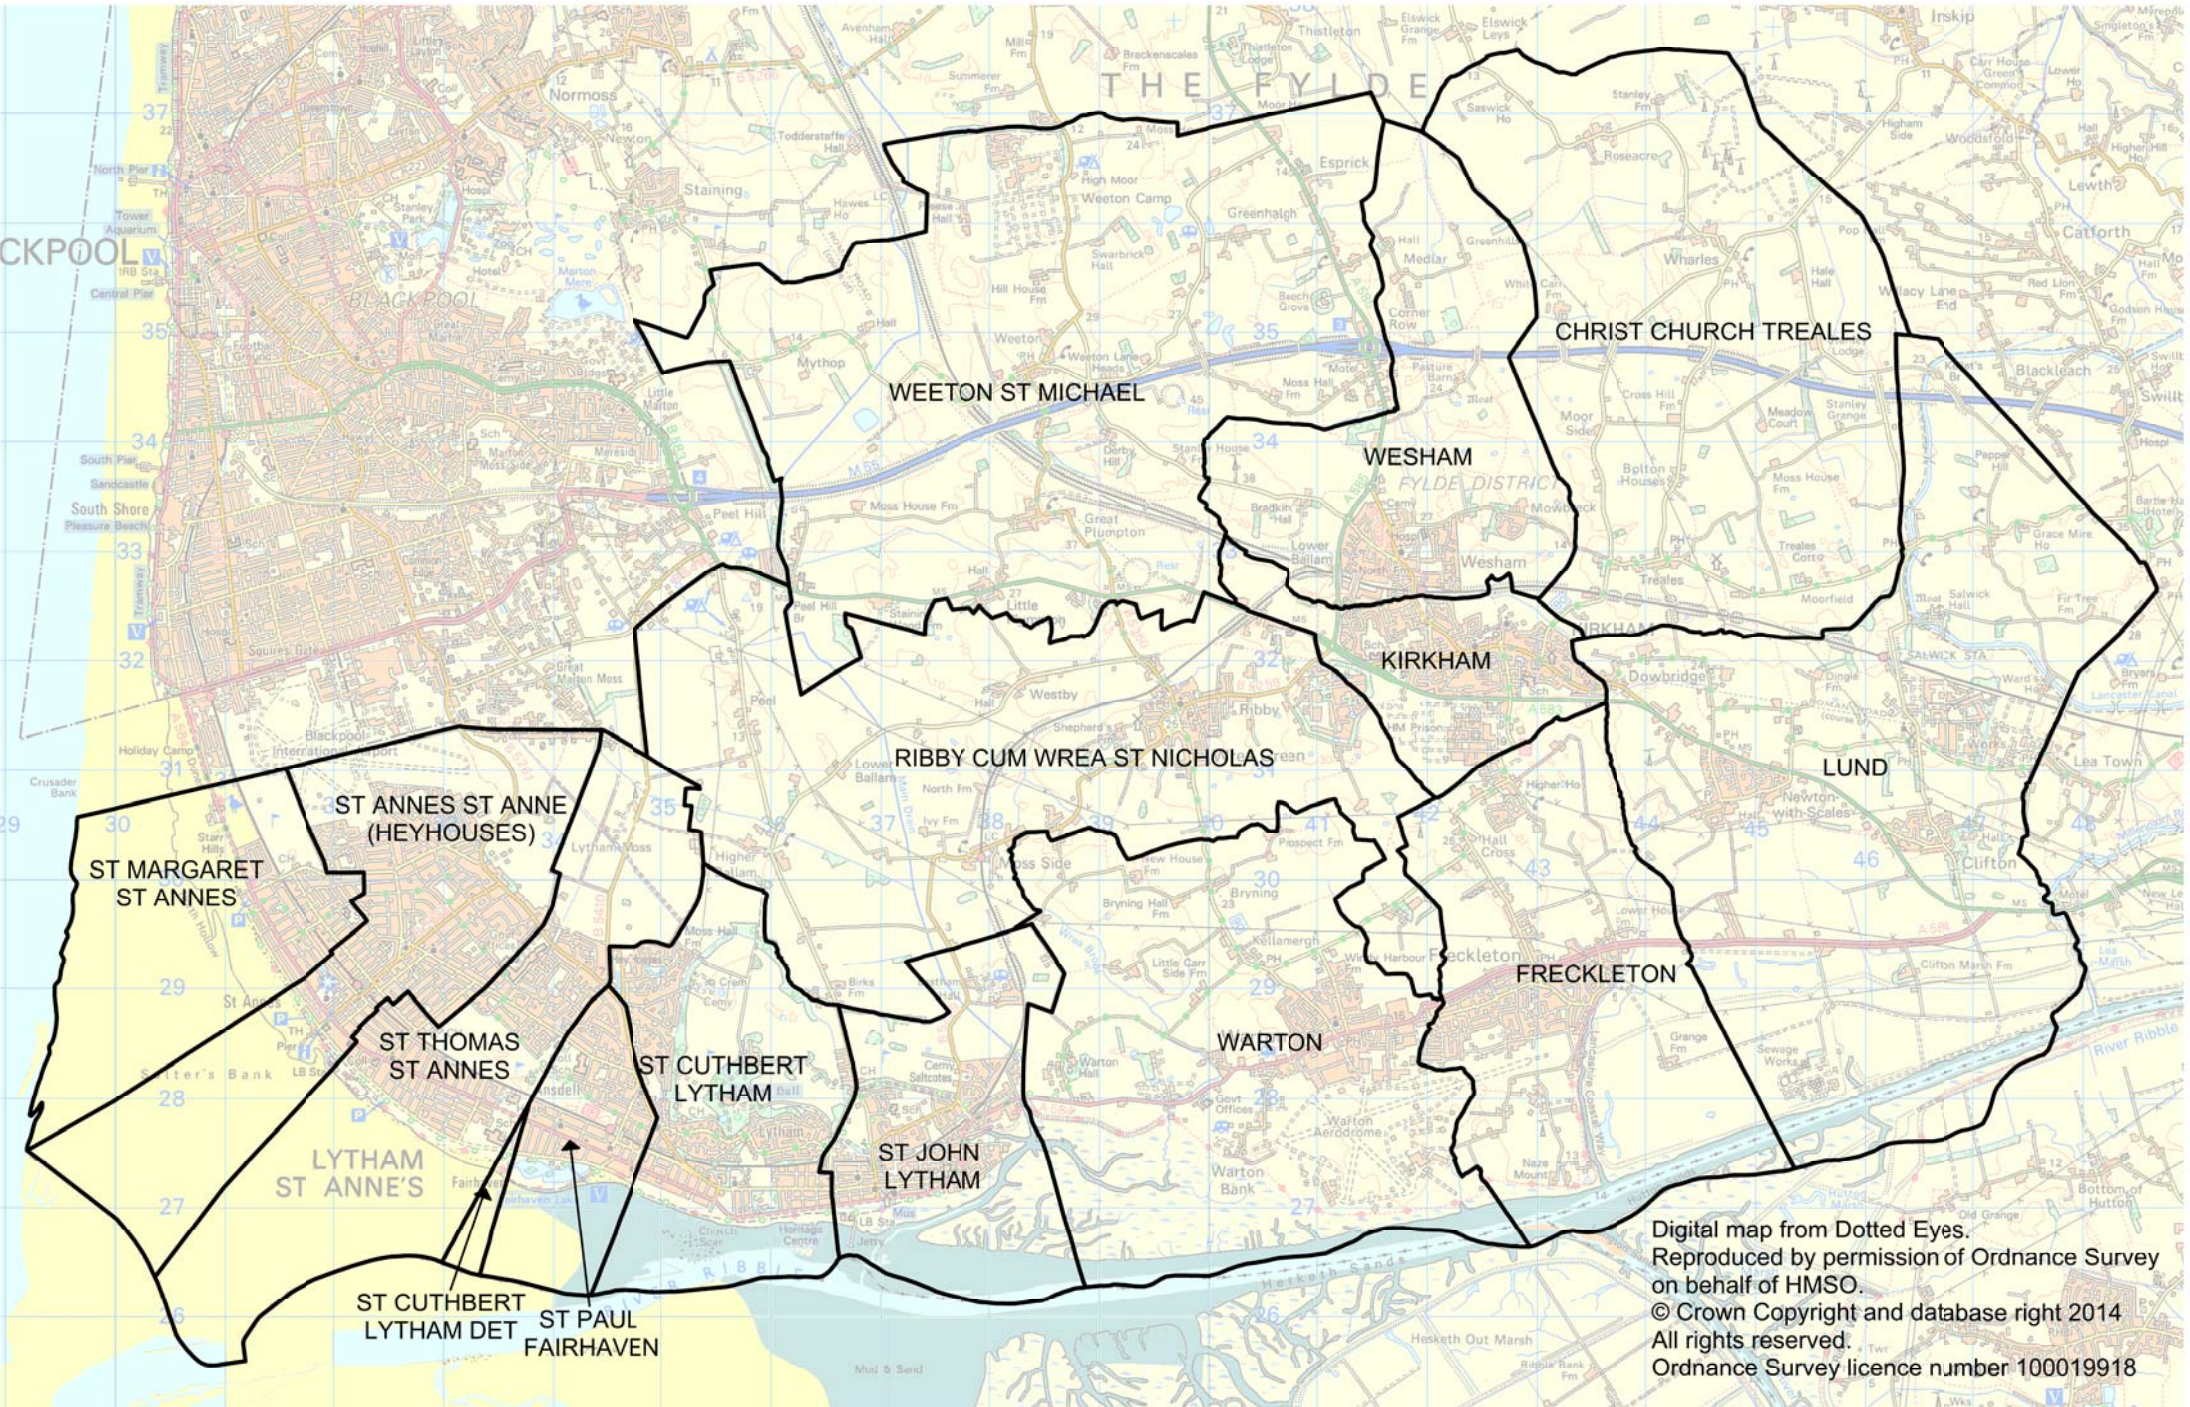

KIRKHAM

Digital map from Dotted Eyes.
Reproduced by permission of Ordnance Survey
on behalf of HMSO.
© Crown Copyright and database right 2014
All rights reserved.
Ordnance Survey licence number 100019918