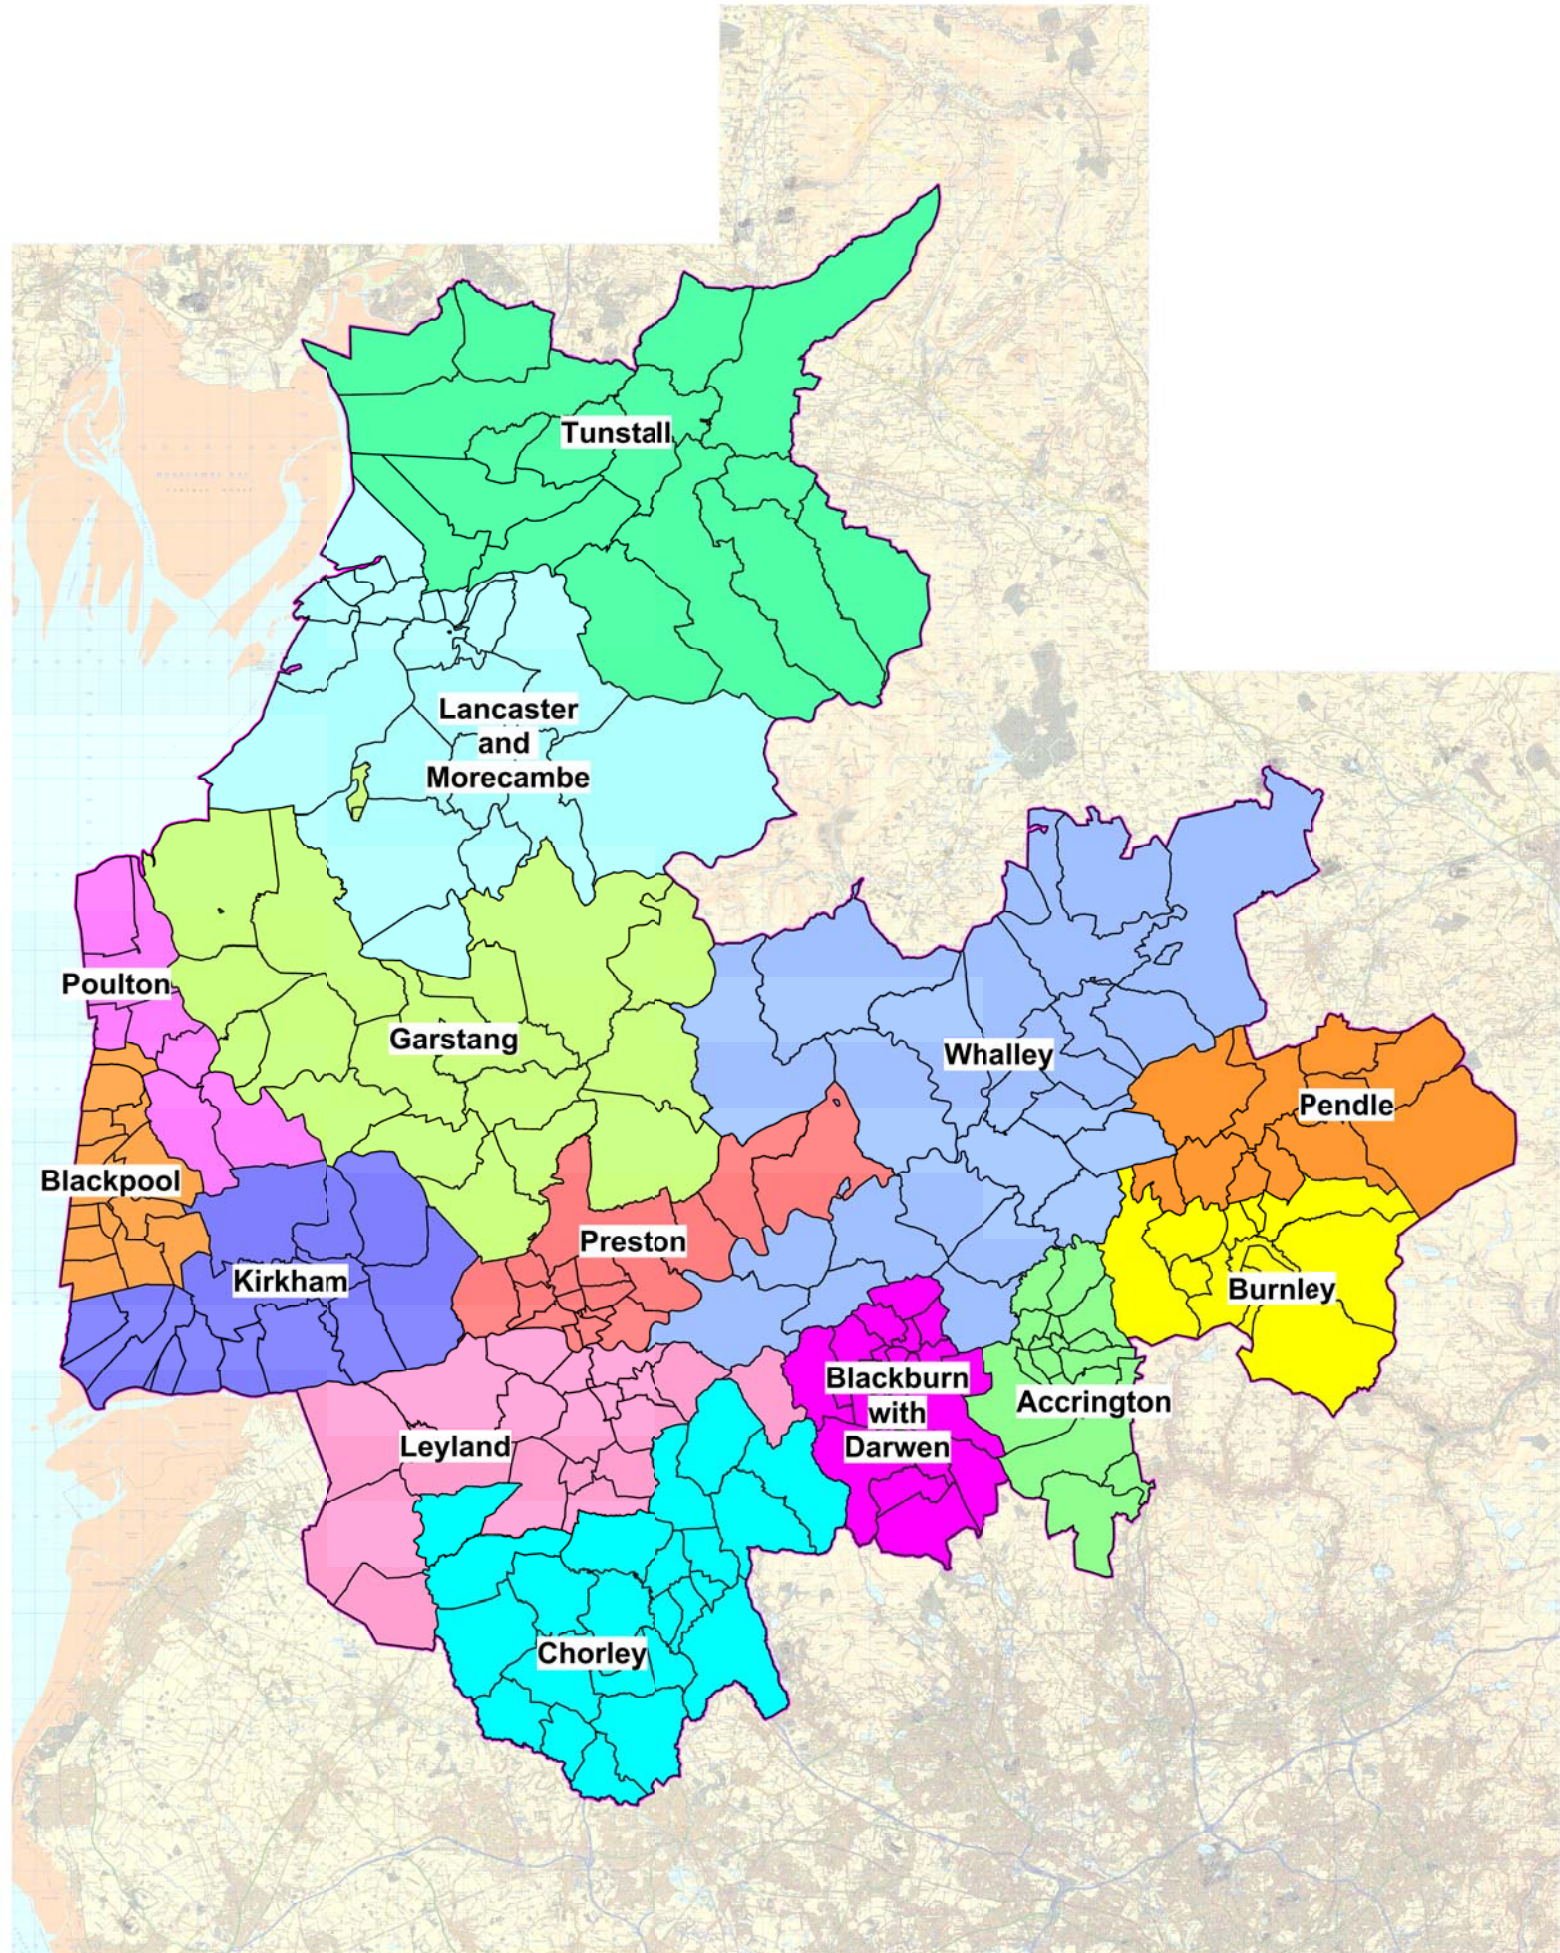

# Diocese of Blackburn

PARISH03 by Deanery\_ID

		(3)
		(1)
	Accrington	(18)
	Blackburn with Darwen	(22)
	Burnley	(12)
	Chorley	(23)
	Leyland	(19)
	Pendle	(12)
	Whalley	(28)
	Blackpool	(16)
	Garstang	(19)
	Lancaster	(21)
	Preston	(18)
	Tunstall	(17)
	Kirkham	(15)
	Poulton	(7)