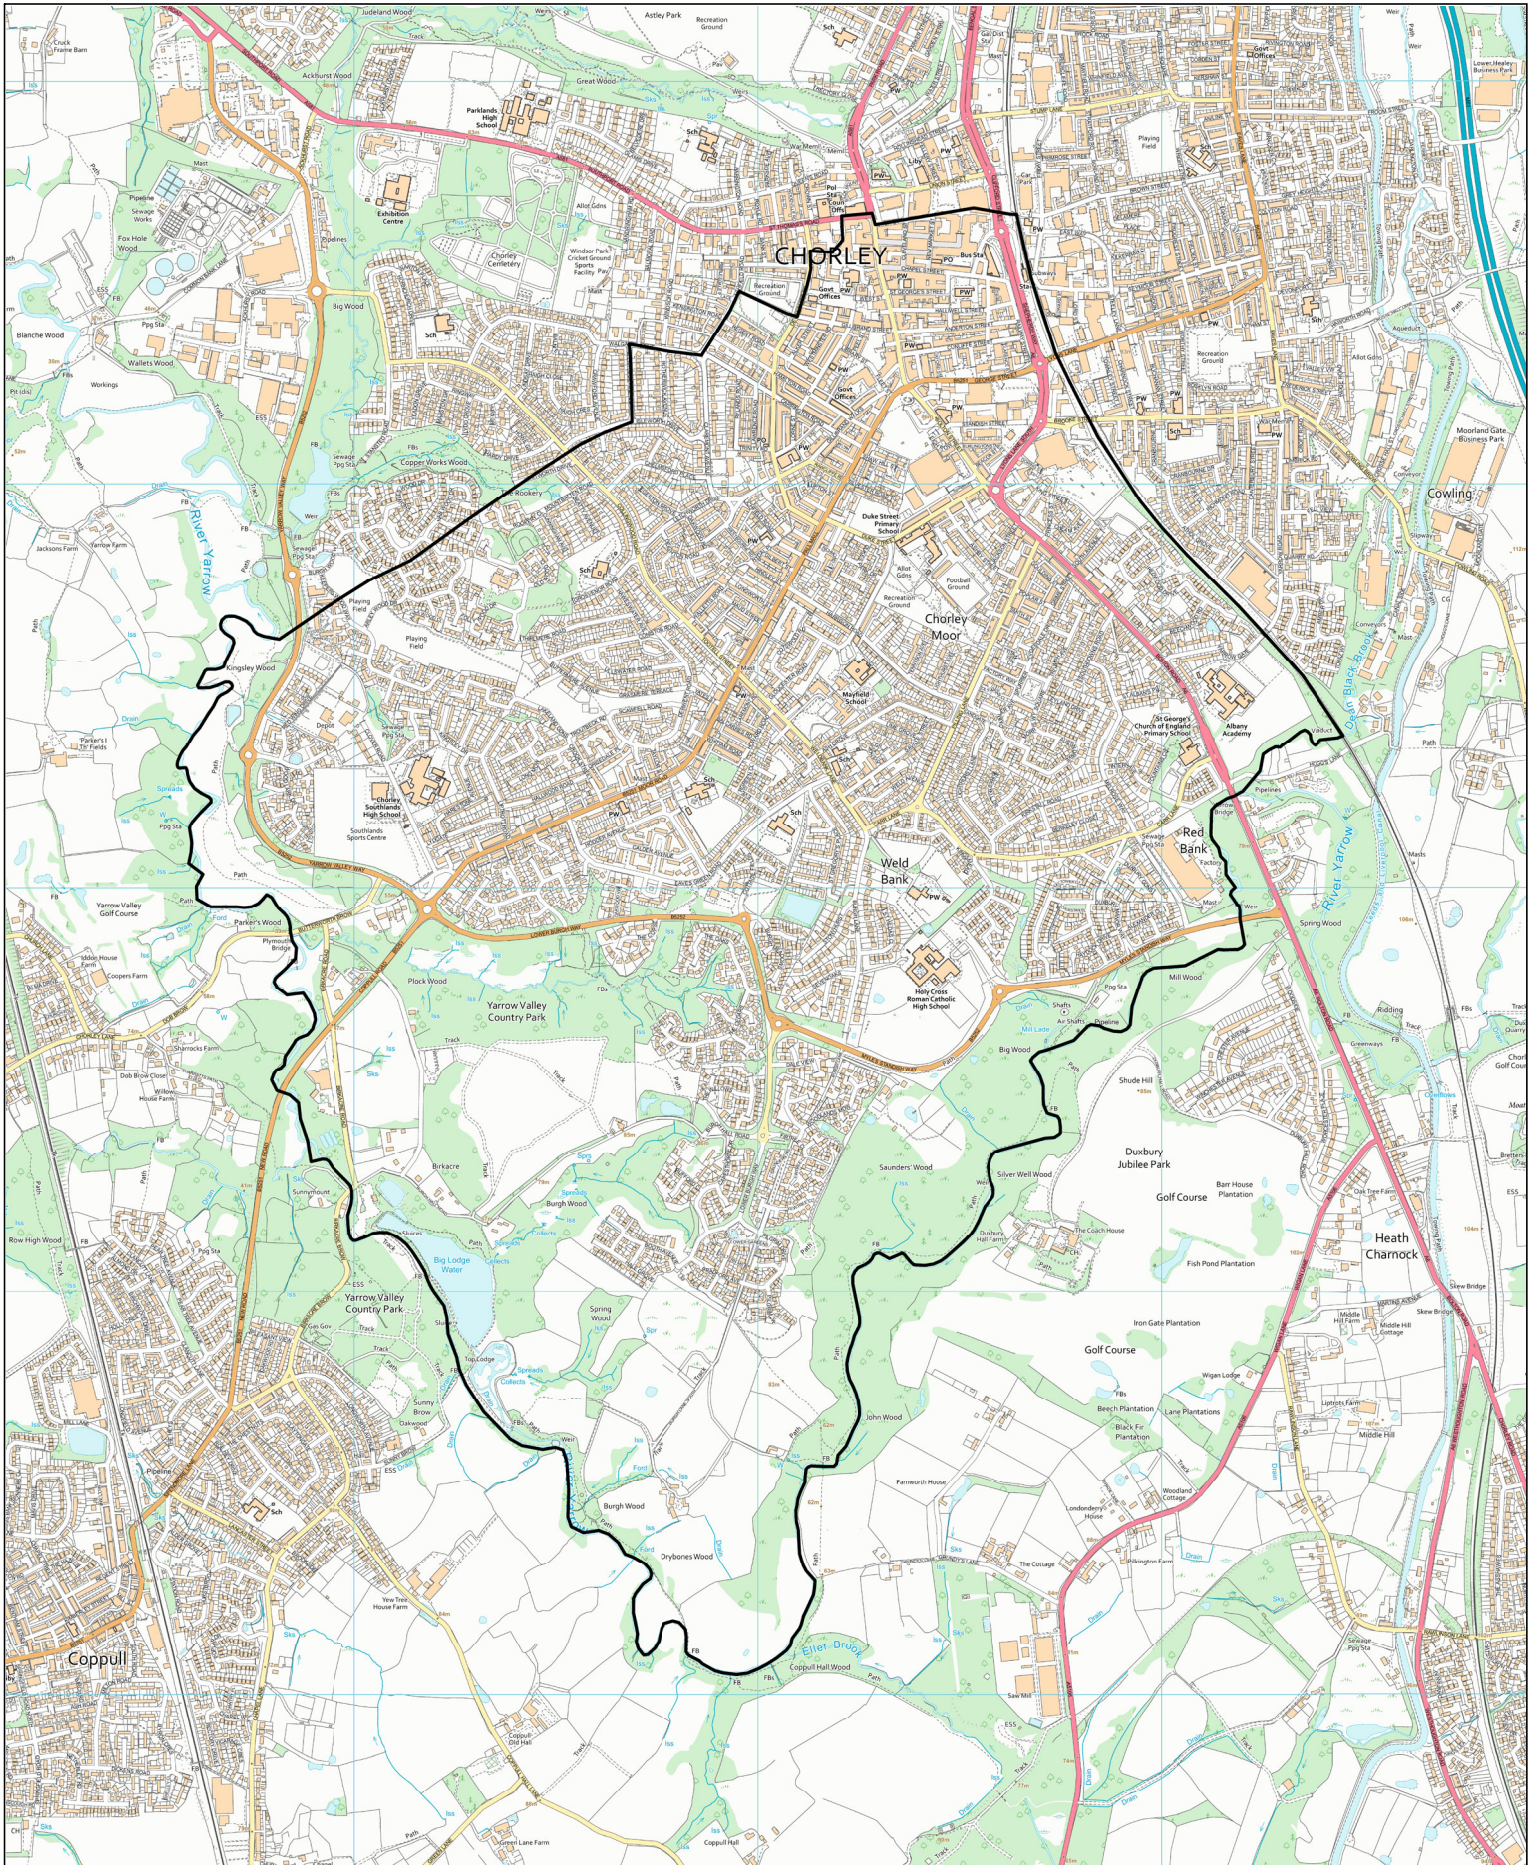

Chorley St George and All Saints

OS and Crown copyright and database rights 2024
All rights reserved.
Ordnance Survey licence number 100019918

0 1
kilometres
Scale 1:18,720