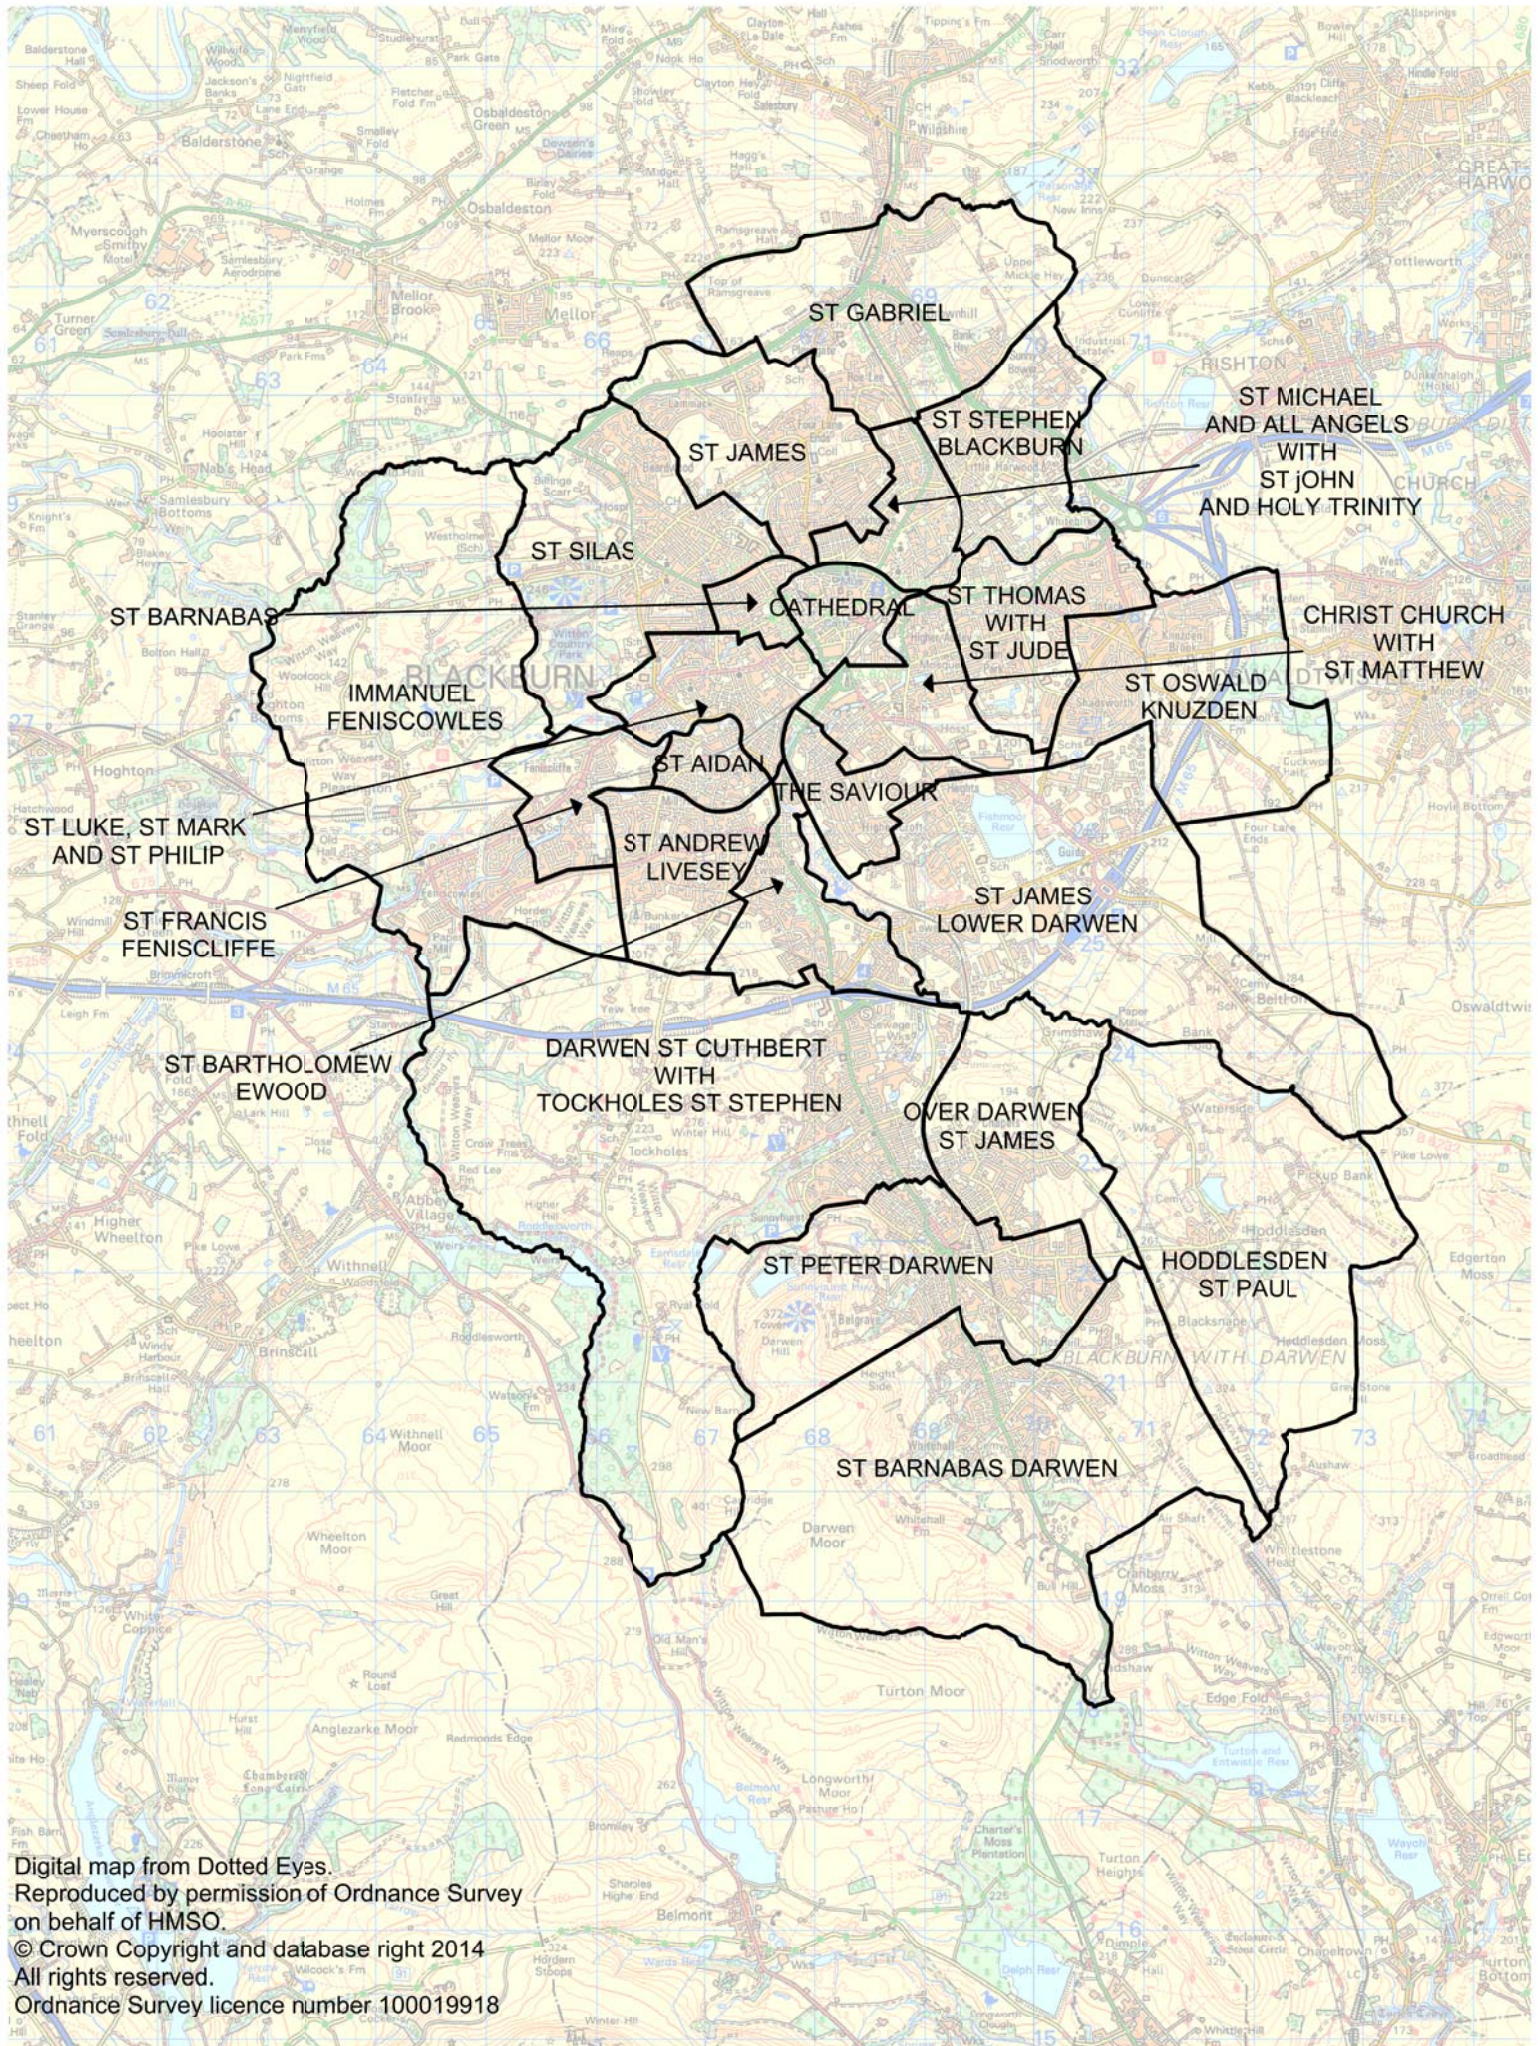

BLACKBURN WITH DARWEN

Digital map from Dotted Eyes.
Reproduced by permission of Ordnance Survey
on behalf of HMSO.
© Crown Copyright and database right 2014
All rights reserved.
Ordnance Survey licence number 100019918