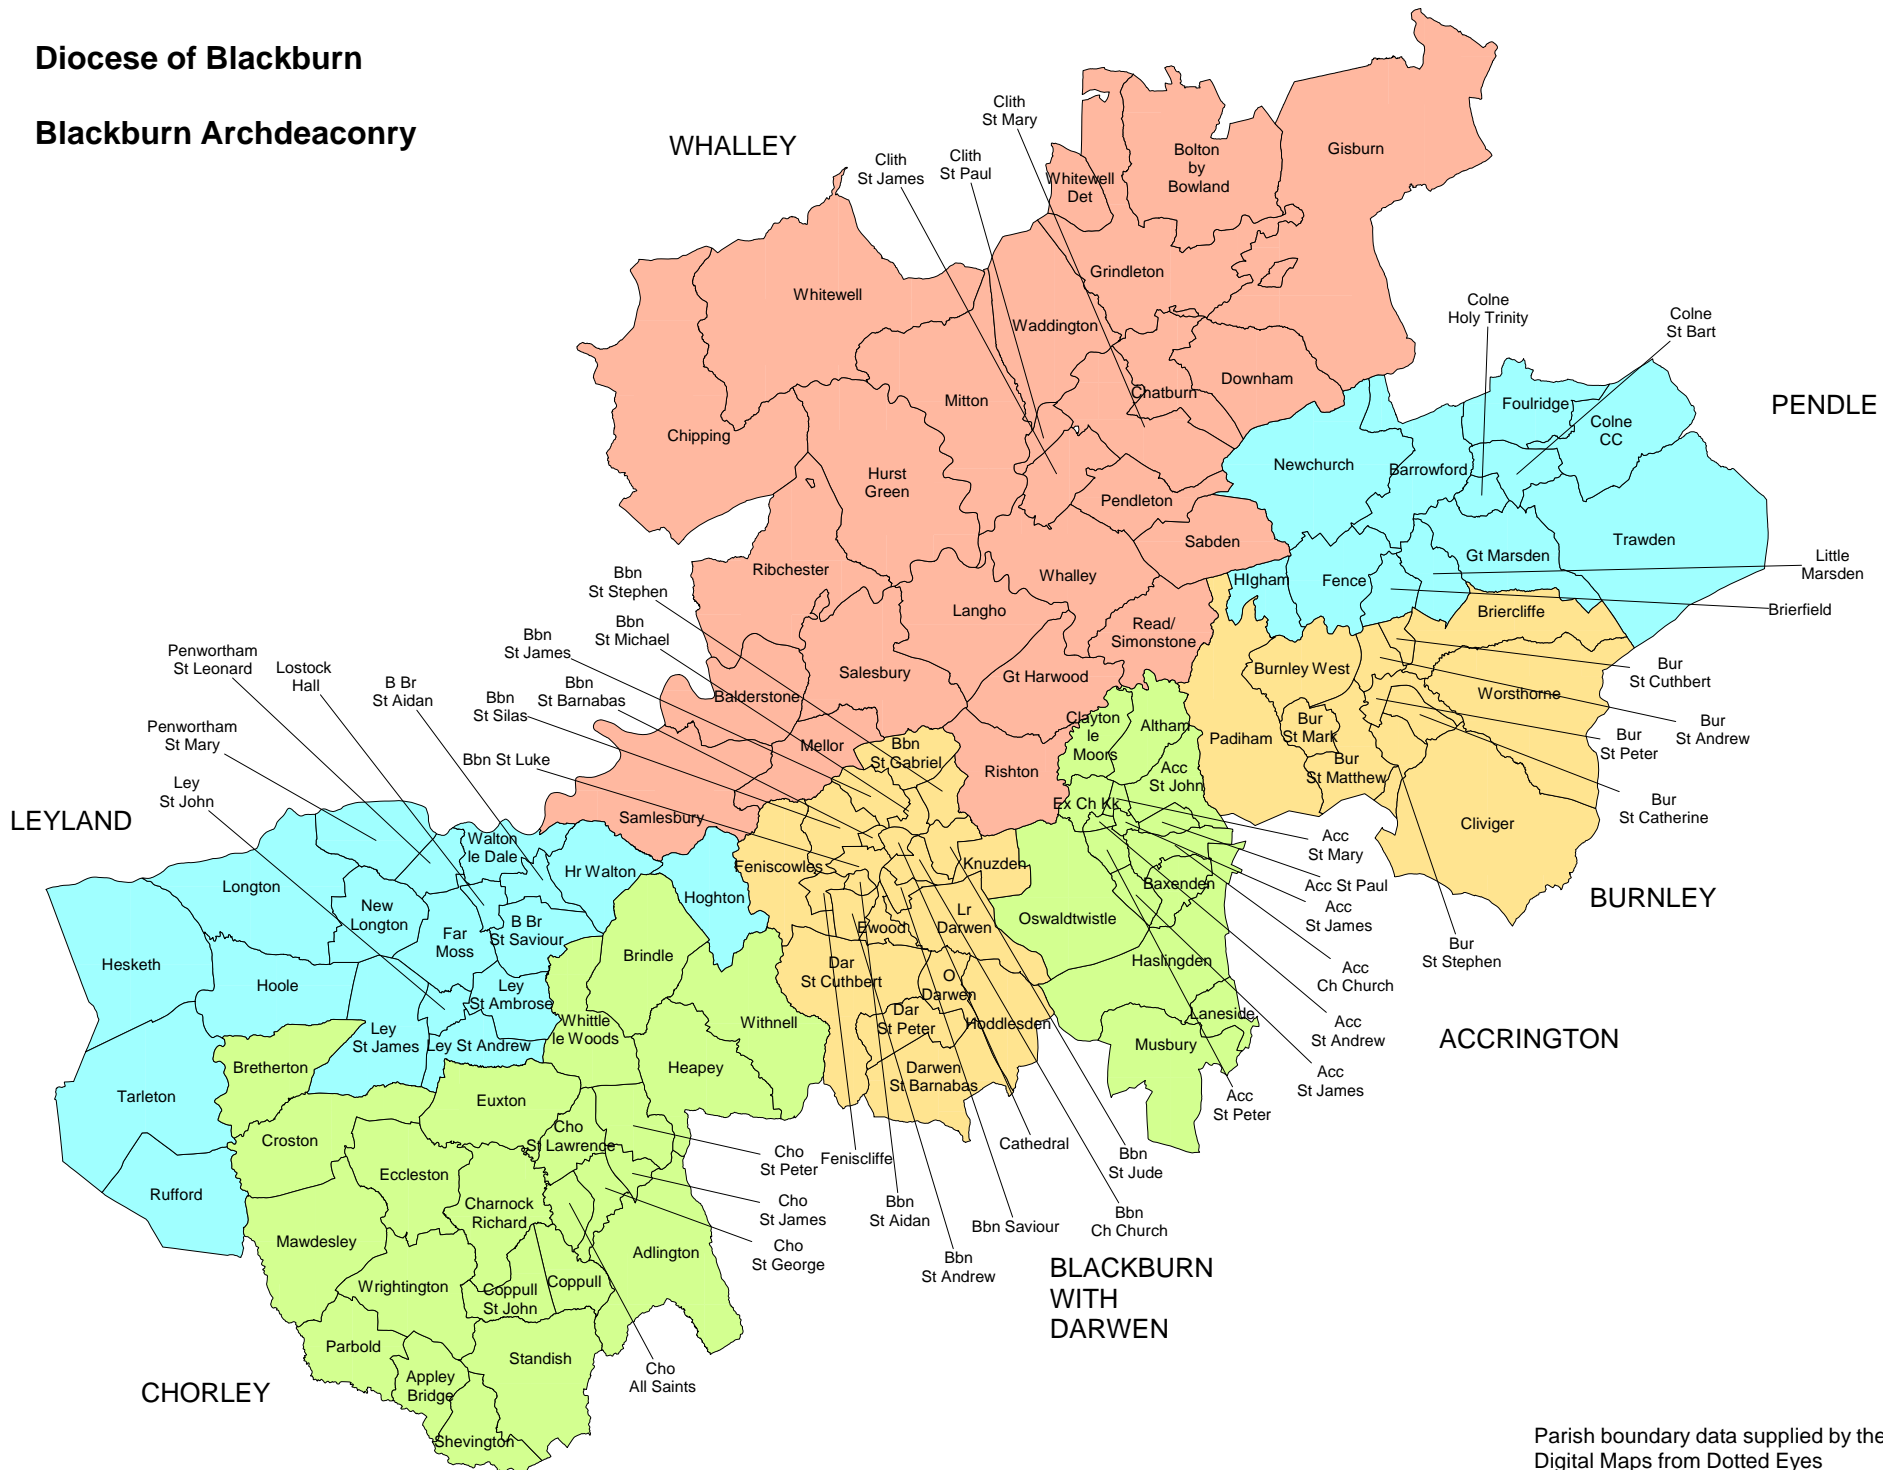

Diocese of Blackburn

Blackburn Archdeaconry

Parish boundary data supplied by the Church Commissioners Digital Maps from Dotted Eyes